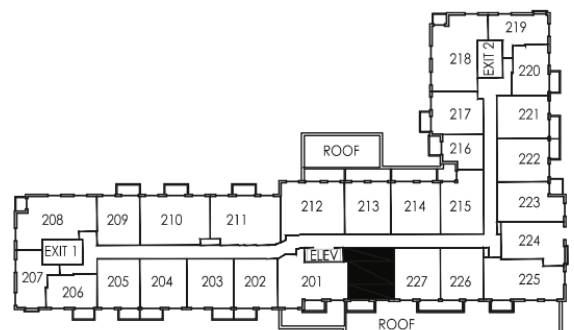

1 BEDROOM + DEN

2 FLOOR

Model	Area	Terrace	Total
Woodbine	570 sq.ft	50 sq.ft	620 sq.ft

E. & O.E. Plans and specifications are approximate and are subject to change without notice.