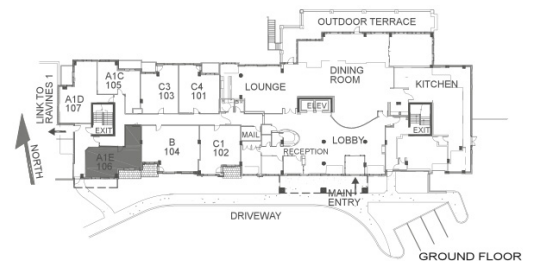

1 BEDROOM

1 FLOOR

Model	Area	Balcony	Total
Unit A1E	620 sq.ft	64 sq.ft	684 sq.ft

E. & O.E. Plans and specifications are approximate and are subject to change without notice.