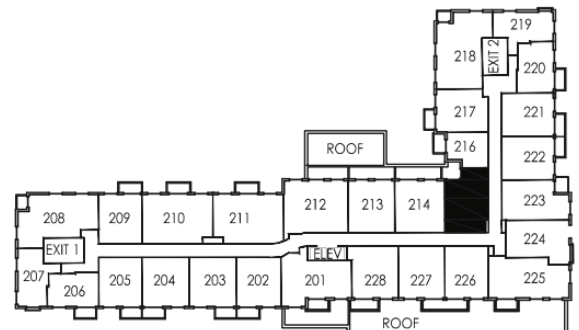

1 BEDROOM + DEN

2 FLOOR

Model	Area	Terrace	Total
Tulip	600 sq.ft	50 sq.ft	650 sq.ft

E. & O.E. Plans and specifications are approximate and are subject to change without notice.