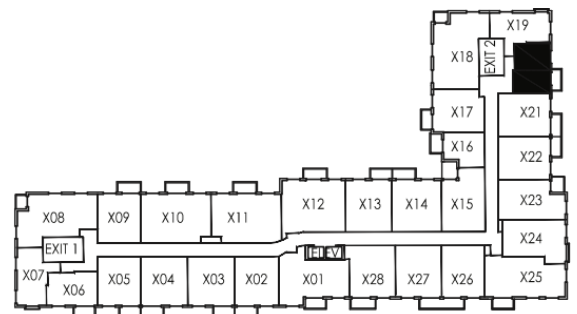

1 BEDROOM

2 TO 5 FLOOR

Model	Area	Balcony	Total
Sterling	435 sq.ft	50 sq.ft	485 sq.ft

E. & O.E. Plans and specifications are approximate and are subject to change without notice.