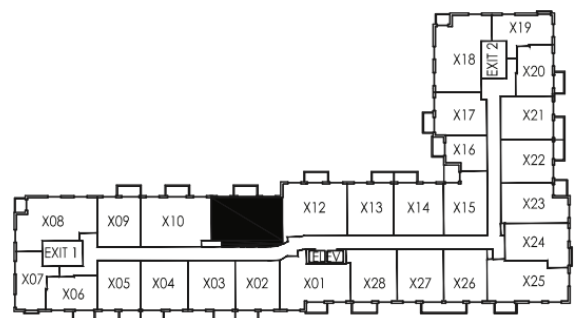

2 BEDROOM

2 TO 6 FLOOR

Model	Area	Balcony	Total
Sassafras	787 sq.ft	50 sq.ft	837 sq.ft

E. & O.E. Plans and specifications are approximate and are subject to change without notice.