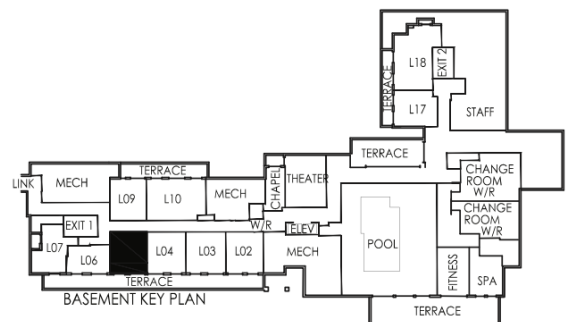

**1 BEDROOM LOWER LEVEL FLOOR**

Model	Area	Terrace	Total
Sage	497 sq.ft	90 sq.ft	587 sq.ft

E. & O.E. Plans and specifications are approximate and are subject to change without notice.