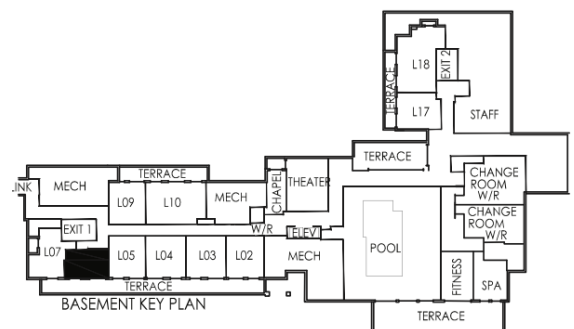

**1 BEDROOM LOWER LEVEL FLOOR**

Model Ridge	Area	Terrace	Total
	404 sq.ft	96 sq.ft	500 sq.ft

E. & O.E. Plans and specifications are approximate and are subject to change without notice.