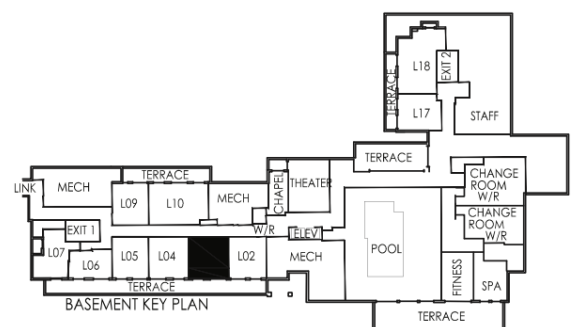

1 BEDROOM

LOWER LEVEL FLOOR

Model	Area	Terrace	Total
Reed	540 sq.ft	90 sq.ft	630 sq.ft

E. & O.E. Plans and specifications are approximate and are subject to change without notice.