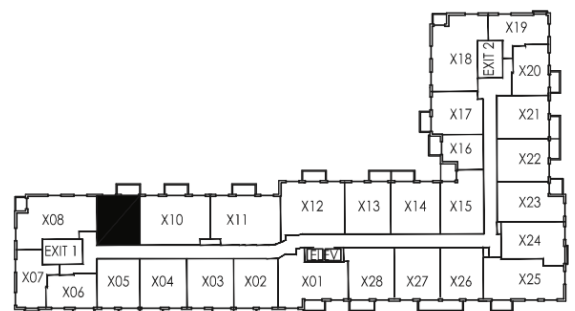

1 BEDROOM

2 TO 6 FLOOR

Model	Area	Balcony	Total
Ocean	497 sq.ft	50 sq.ft	547 sq.ft

E. & O.E. Plans and specifications are approximate and are subject to change without notice.