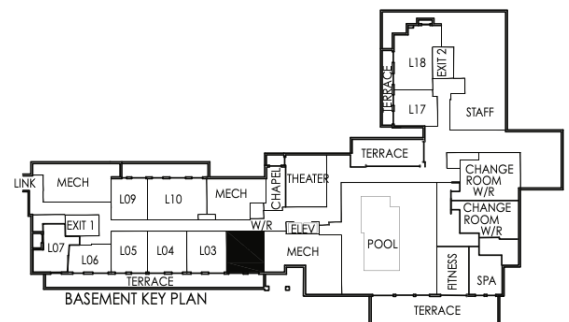

**1 BEDROOM**

**LOWER LEVEL FLOOR**

Model	Area	Terrace	Total
Meadow	510 sq.ft	74 sq.ft	584 sq.ft

E. & O.E. Plans and specifications are approximate and are subject to change without notice.