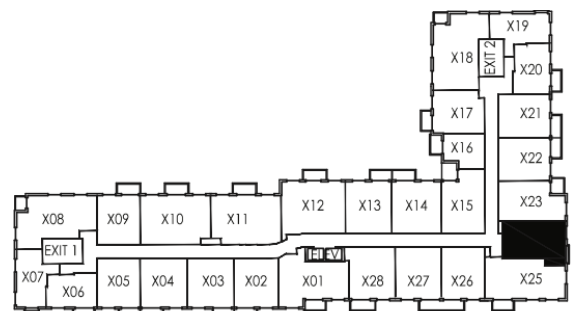

1 BEDROOM + DEN

2 TO 6 FLOOR

Model	Area
Lotus	605 sq.ft

E. & O.E. Plans and specifications are approximate and are subject to change without notice.