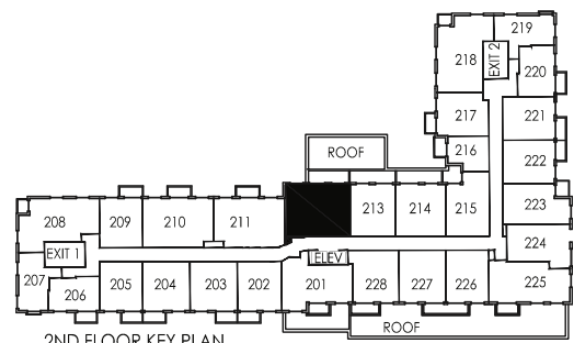

2 BEDROOM

2 FLOOR

Model	Area	Terrace	Total
Lark	775 sq.ft	100 sq.ft	875 sq.ft

E. & O.E. Plans and specifications are approximate and are subject to change without notice.