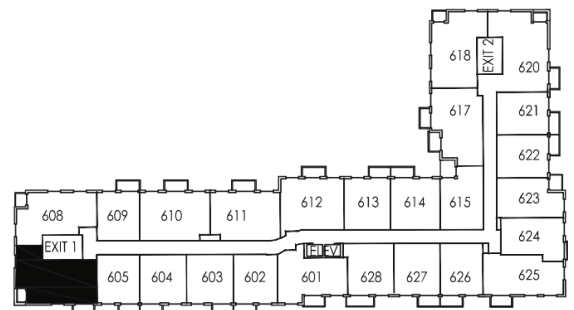

**2 BEDROOM**

**6 FLOOR**

Model	Area	Balcony	Total
Jade	835 sq.ft	75 sq.ft	910 sq.ft

E. & O.E. Plans and specifications are approximate and are subject to change without notice.