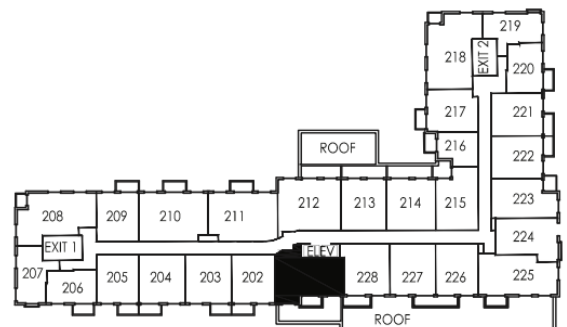

2 BEDROOM

2 FLOOR

Model	Area	Terrace	Total
Ivy	690 sq.ft	50 sq.ft	740 sq.ft

E. & O.E. Plans and specifications are approximate and are subject to change without notice.