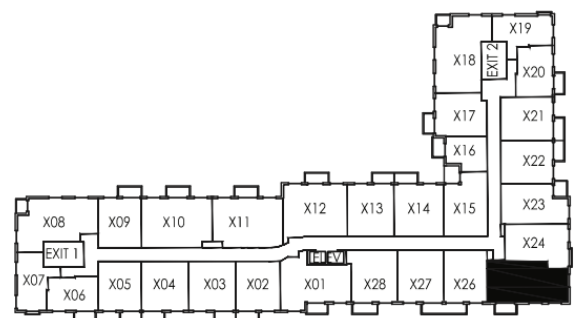

2 BEDROOM

3 TO 6 FLOOR

Model	Area	Balcony	Total
Indigo	750 sq.ft	50 sq.ft	800 sq.ft

E. & O.E. Plans and specifications are approximate and are subject to change without notice.