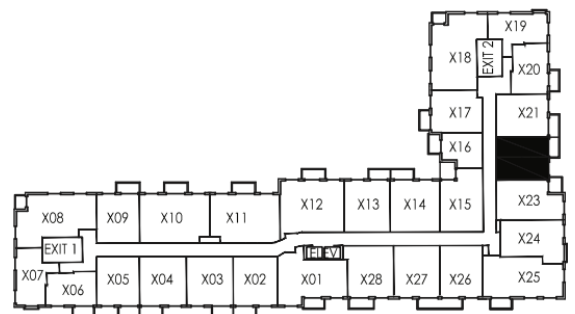

**1 BEDROOM**

**2 TO 6 FLOOR**

Model	Area	Balcony	Total
Gale	524 sq.ft	50 sq.ft	574 sq.ft

E. & O.E. Plans and specifications are approximate and are subject to change without notice.