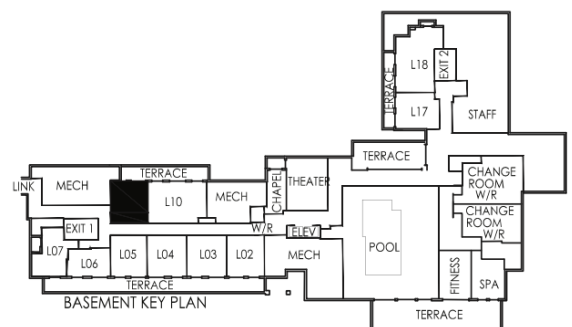

**1 BEDROOM LOWER LEVEL FLOOR**

Model	Area	Balcony	Total
Fern	497 sq.ft	74 sq.ft	571 sq.ft

E. & O.E. Plans and specifications are approximate and are subject to change without notice.