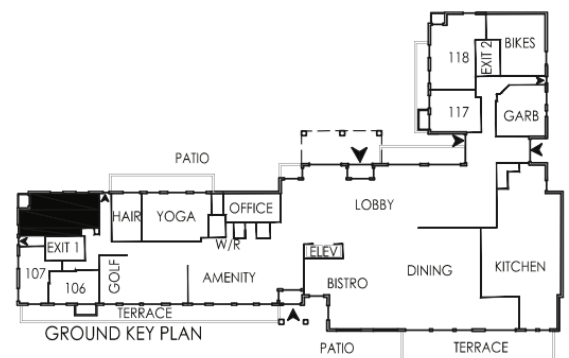

2 BEDROOM

1 FLOOR

Model	Area	Patio	Total
Ember	750 sq.ft	65 sq.ft	815 sq.ft

E. & O.E. Plans and specifications are approximate and are subject to change without notice.