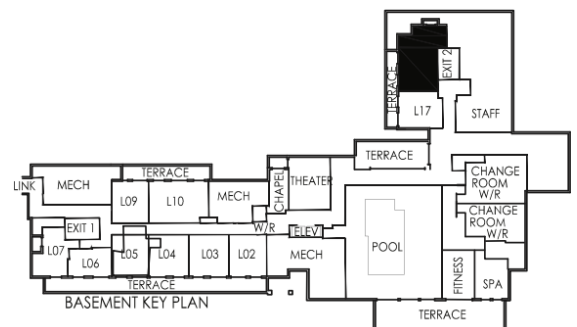

2 BEDROOM LOWER LEVEL FLOOR

Model	Area	Terrace	Total
Dawn	875 sq.ft	57 sq.ft	932 sq.ft

E. & O.E. Plans and specifications are approximate and are subject to change without notice.