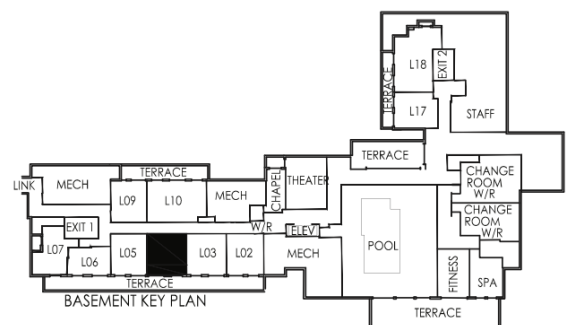

1 BEDROOM LOWER LEVEL FLOOR

Model	Area	Terrace	Total
Cedar	540 sq.ft	90 sq.ft	630 sq.ft

E. & O.E. Plans and specifications are approximate and are subject to change without notice.