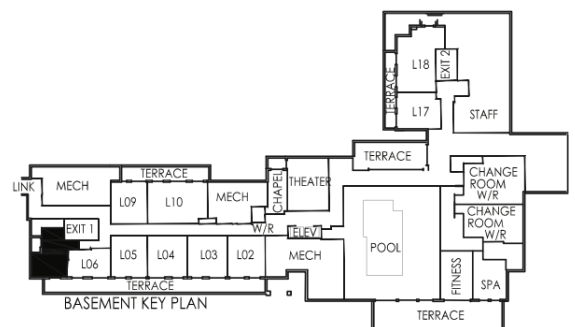

**1 BEDROOM LOWER LEVEL FLOOR**

Model	Area	Terrace	Total
Brook	514 sq.ft	90 sq.ft	604 sq.ft

E. & O.E. Plans and specifications are approximate and are subject to change without notice.