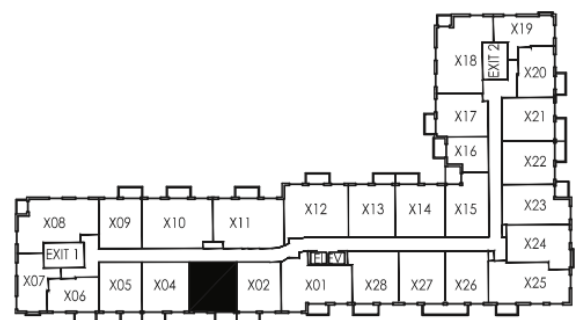

1 BEDROOM

2 TO 6 FLOOR

Model	Area	Balcony	Total
Bilberry	540 sq.ft	50 sq.ft	590 sq.ft

E. & O.E. Plans and specifications are approximate and are subject to change without notice.