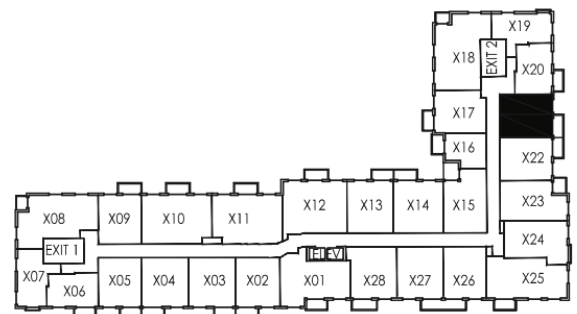

1 BEDROOM

2 TO 6 FLOOR

Model	Area	Balcony	Total
Bayberry	524 sq.ft	50 sq.ft	574 sq.ft

E. & O.E. Plans and specifications are approximate and are subject to change without notice.