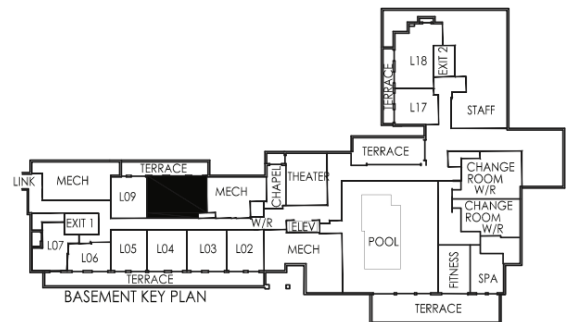

2 BEDROOM LOWER LEVEL FLOOR

Model	Area	Terrace	Total
Aspen	785 sq.ft	86 sq.ft	871 sq.ft

E. & O.E. Plans and specifications are approximate and are subject to change without notice.