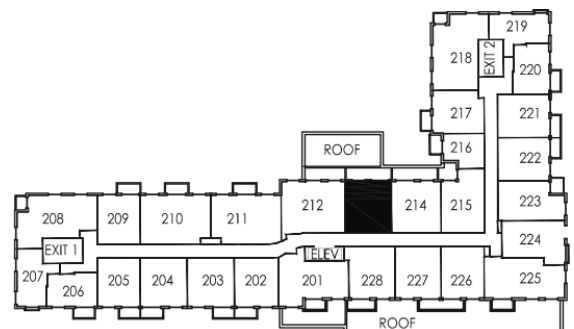

1 BEDROOM + DEN

2 FLOOR

Model	Area	Terrace	Total
Amber	563 sq.ft	115 sq.ft	678 sq.ft

E. & O.E. Plans and specifications are approximate and are subject to change without notice.