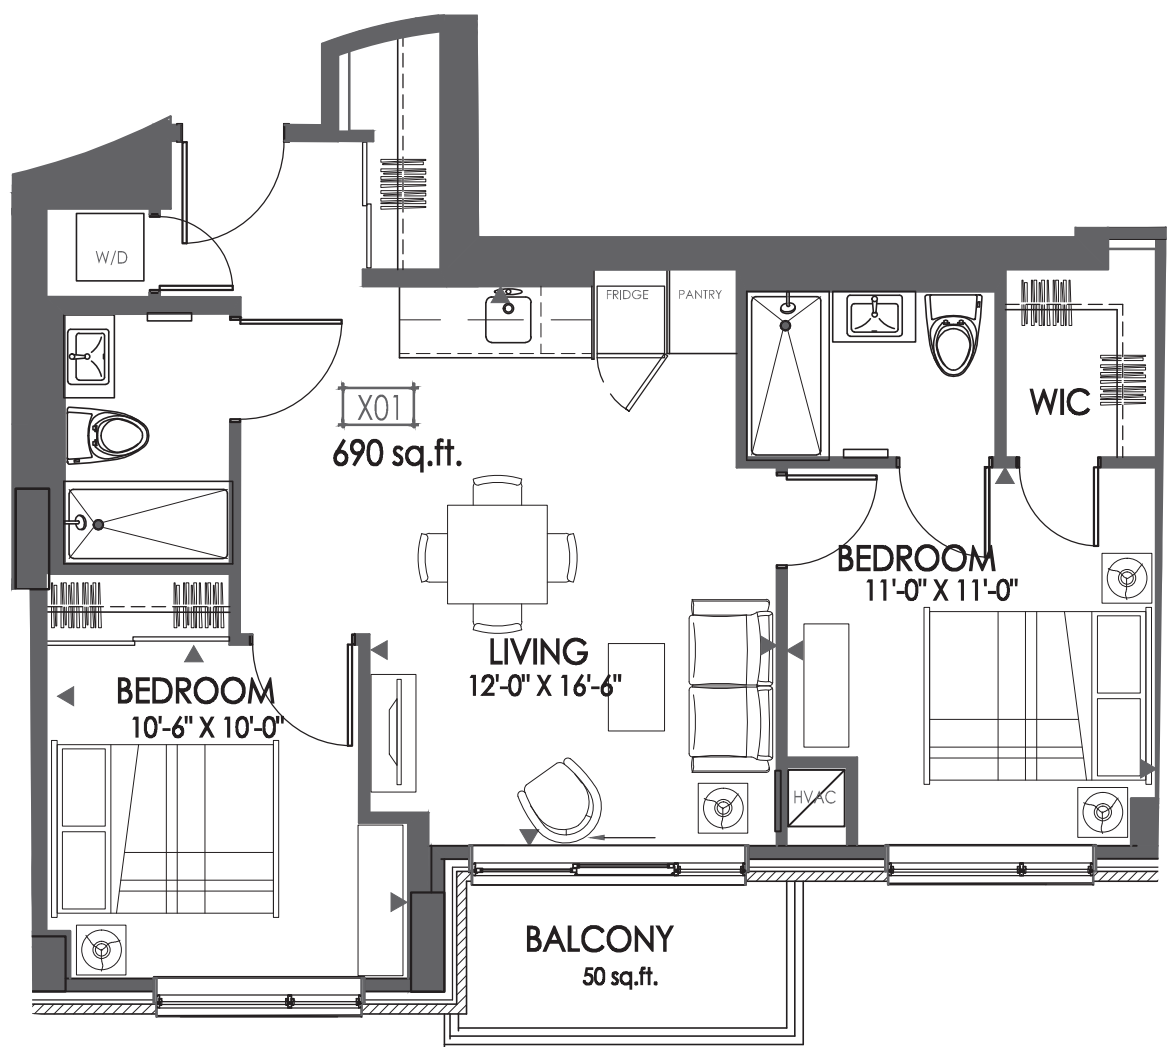

## Willow

Suite Type C1 | 690 sq.ft. | Suites 301, 401, 501, 601

3RD TO 5TH FLOOR KEY PLAN

E. & O.E. Plans and specifications are approximate and are subject to change without notice.