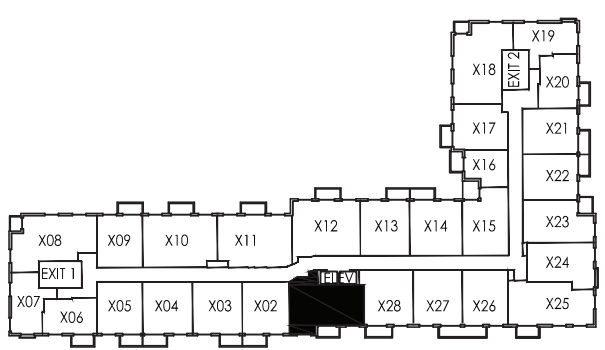

## Willow

Suite Type C1 | 690 sq.ft. | Suites 301, 401, 501, 601

3RD TO 5TH FLOOR KEY PLAN

E. & O.E. Plans and specifications are approximate and are subject to change without notice.