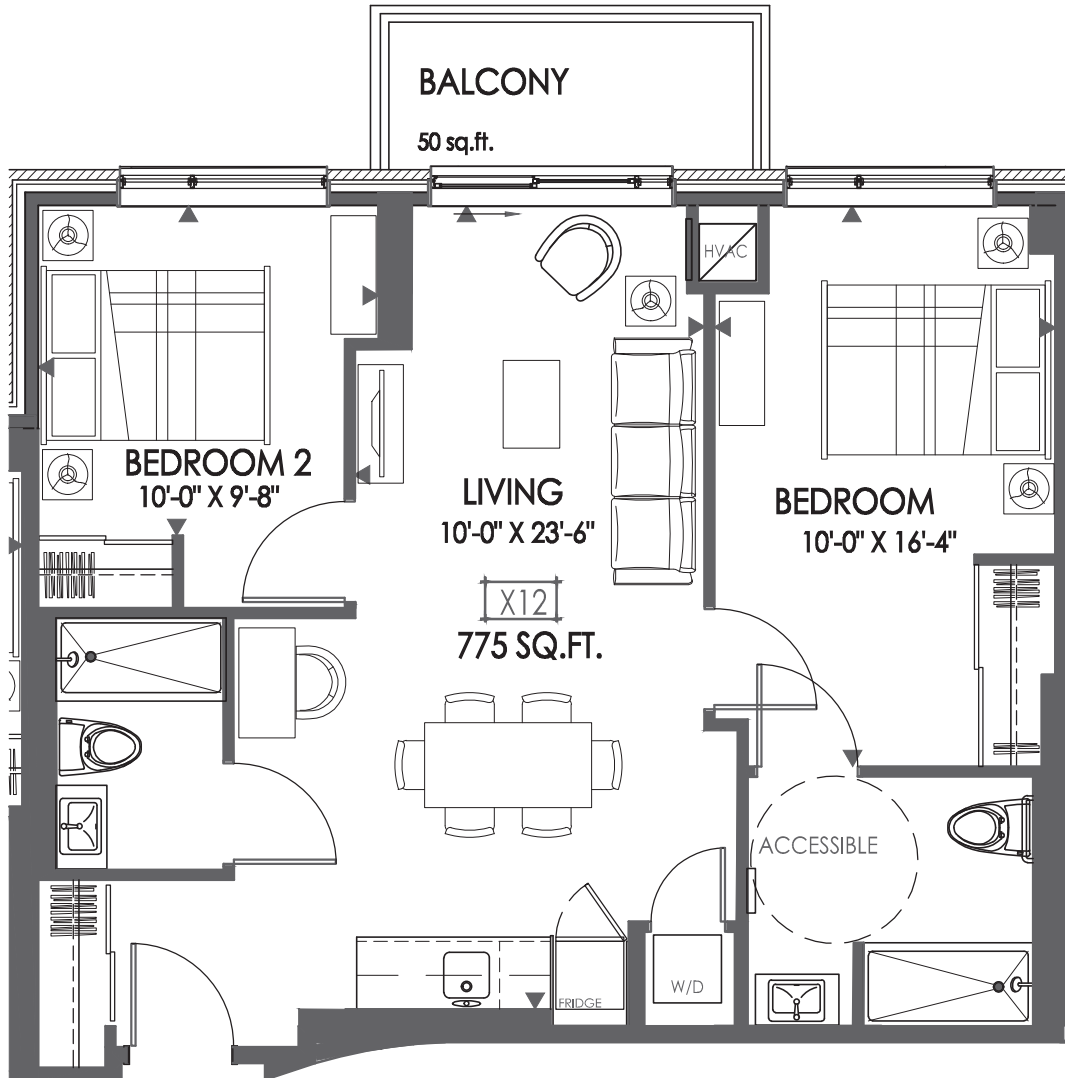

Terra

Suite Type C4 BF | 775 sq.ft. | Suites 312, 412, 512, 612

3RD TO 5TH FLOOR KEY PLAN

E. & O.E. Plans and specifications are approximate and are subject to change without notice.