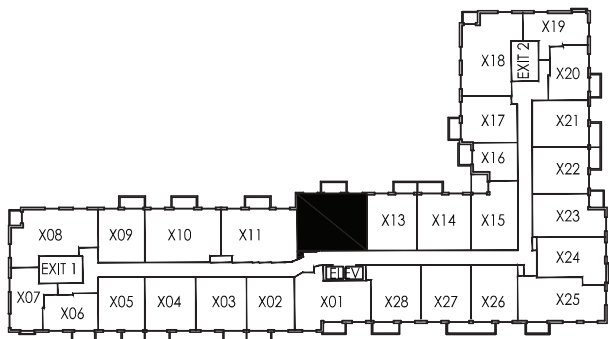

Terra

Suite Type C4 BF | 775 sq.ft. | Suites 312, 412, 512, 612

3RD TO 5TH FLOOR KEY PLAN

E. & O.E. Plans and specifications are approximate and are subject to change without notice.