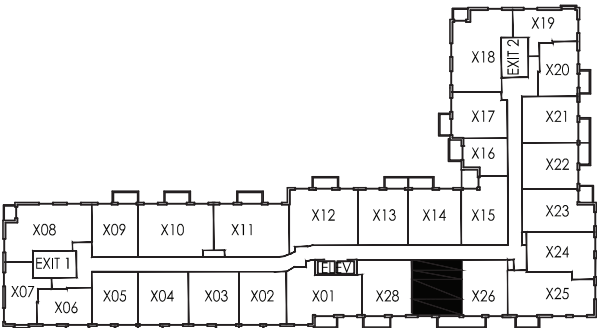

## Summit

Suite Type B6 | 563 sq.ft. | Suites 327, 427, 527, 627

E. & O.E. Plans and specifications are approximate and are subject to change without notice.