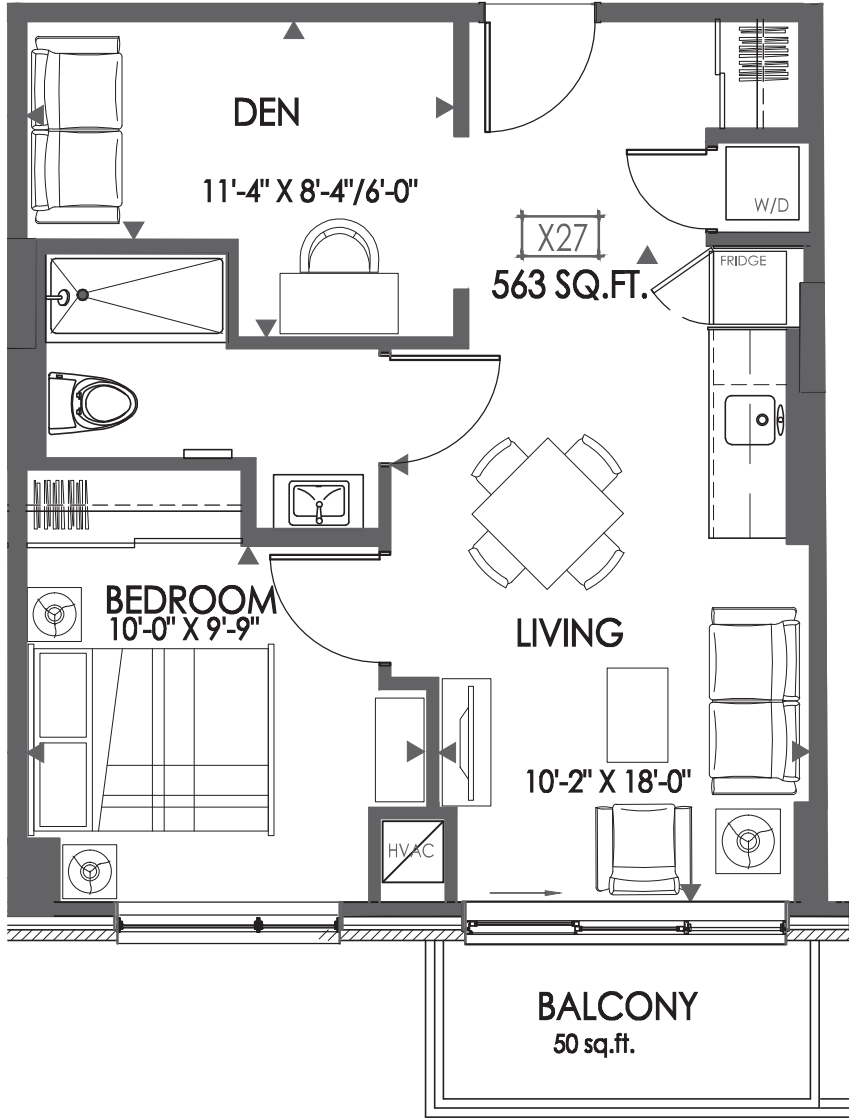

## Summit

Suite Type B6 | 563 sq.ft. | Suites 327, 427, 527, 627

E. & O.E. Plans and specifications are approximate and are subject to change without notice.