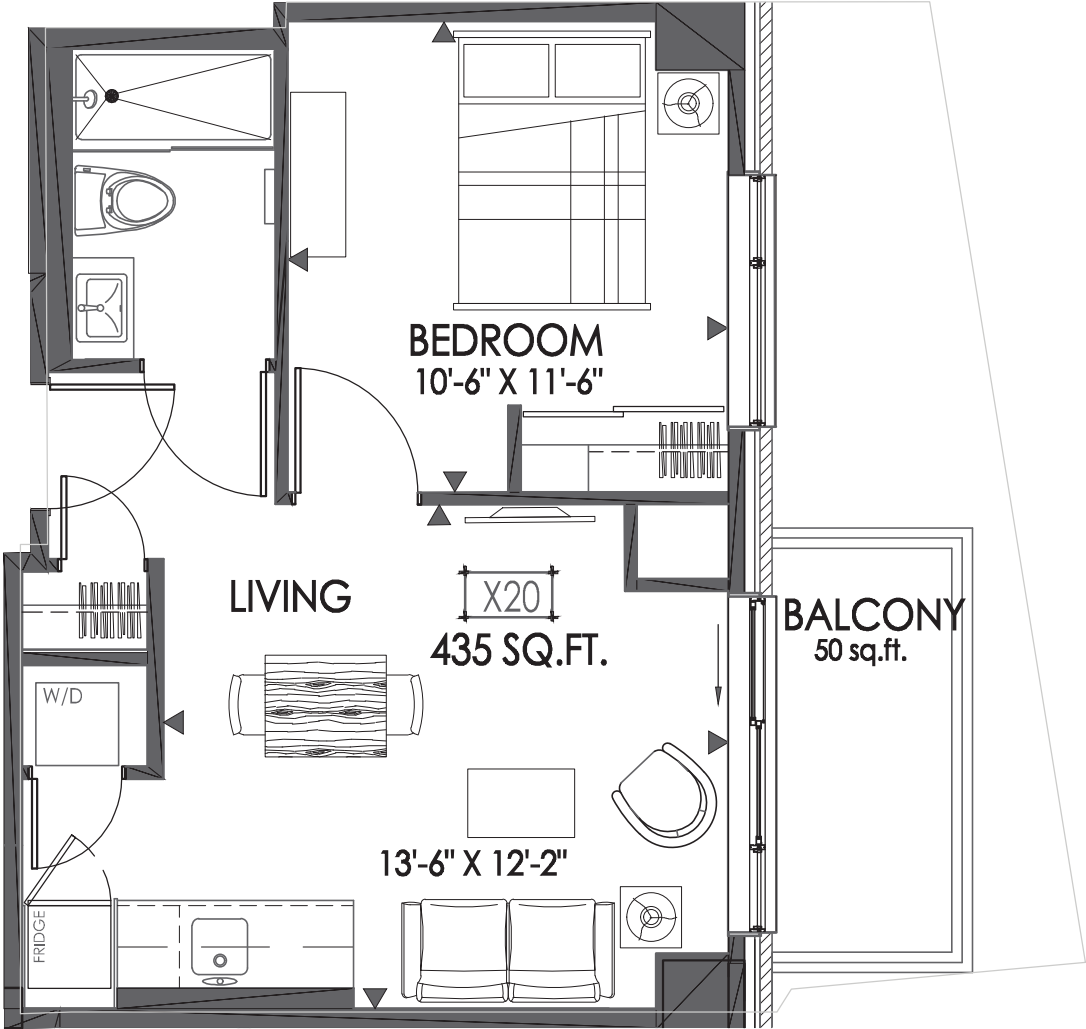

Sterling

Suite Type A3 | 435 sq.ft. | Suites 220, 320, 420, 520

3RD TO 5TH FLOOR KEY PLAN

E. & O.E. Plans and specifications are approximate and are subject to change without notice.