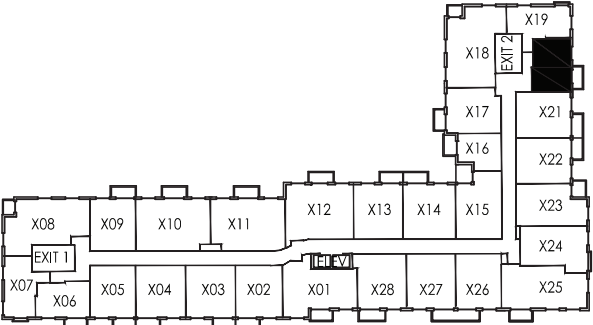

Sterling

Suite Type A3 | 435 sq.ft. | Suites 220, 320, 420, 520

3RD TO 5TH FLOOR KEY PLAN

E. & O.E. Plans and specifications are approximate and are subject to change without notice.