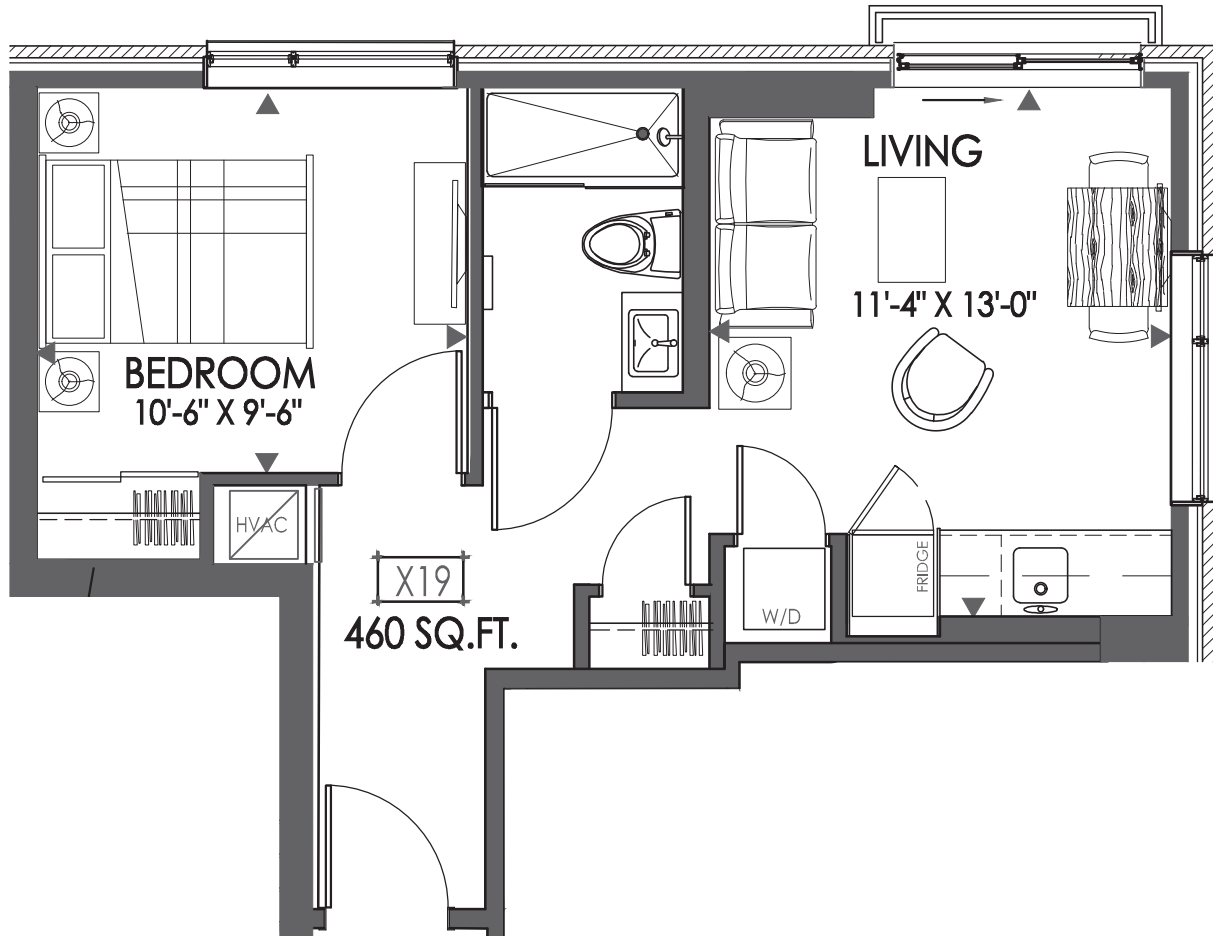

*Sorrel*

Suite Type A4 | 460 sq.ft. | Suites 219, 319, 419, 519

E. & O.E. Plans and specifications are approximate and are subject to change without notice.