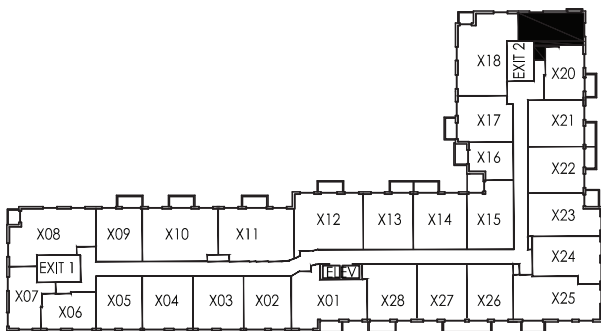

*Sorrel*

Suite Type A4 | 460 sq.ft. | Suites 219, 319, 419, 519

E. & O.E. Plans and specifications are approximate and are subject to change without notice.