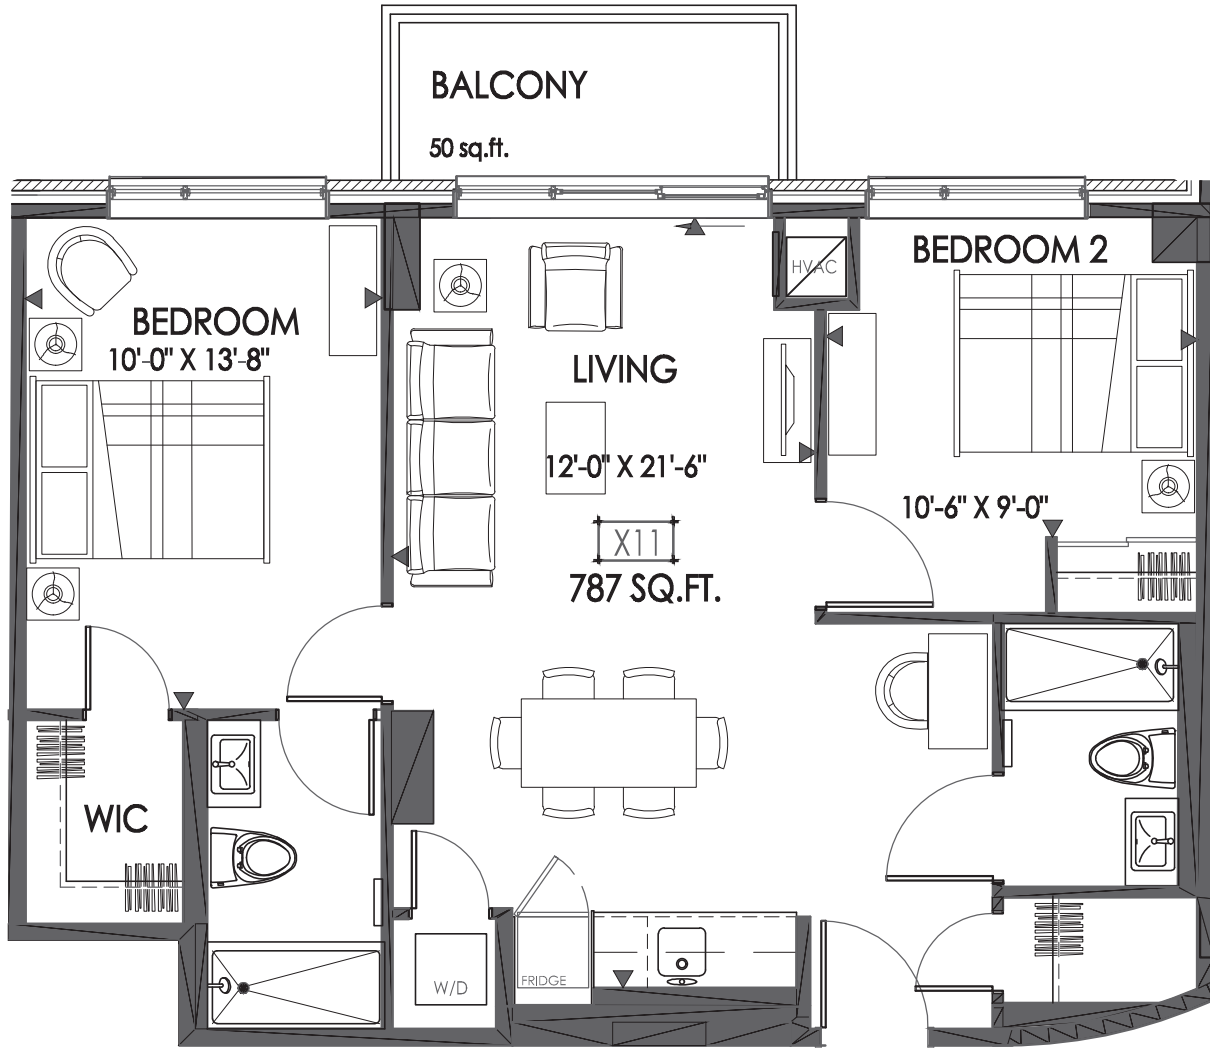

Sassafras

Suite Type C3 | 787 sq.ft. | Suites 211, 311, 411, 511, 611

3RD TO 5TH FLOOR KEY PLAN

E. & O.E. Plans and specifications are approximate and are subject to change without notice.