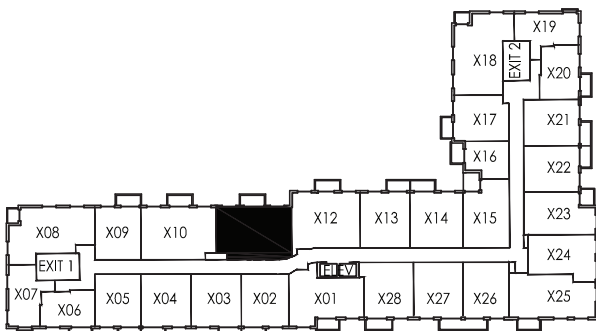

Sassafras

Suite Type C3 | 787 sq.ft. | Suites 211, 311, 411, 511, 611

3RD TO 5TH FLOOR KEY PLAN

E. & O.E. Plans and specifications are approximate and are subject to change without notice.