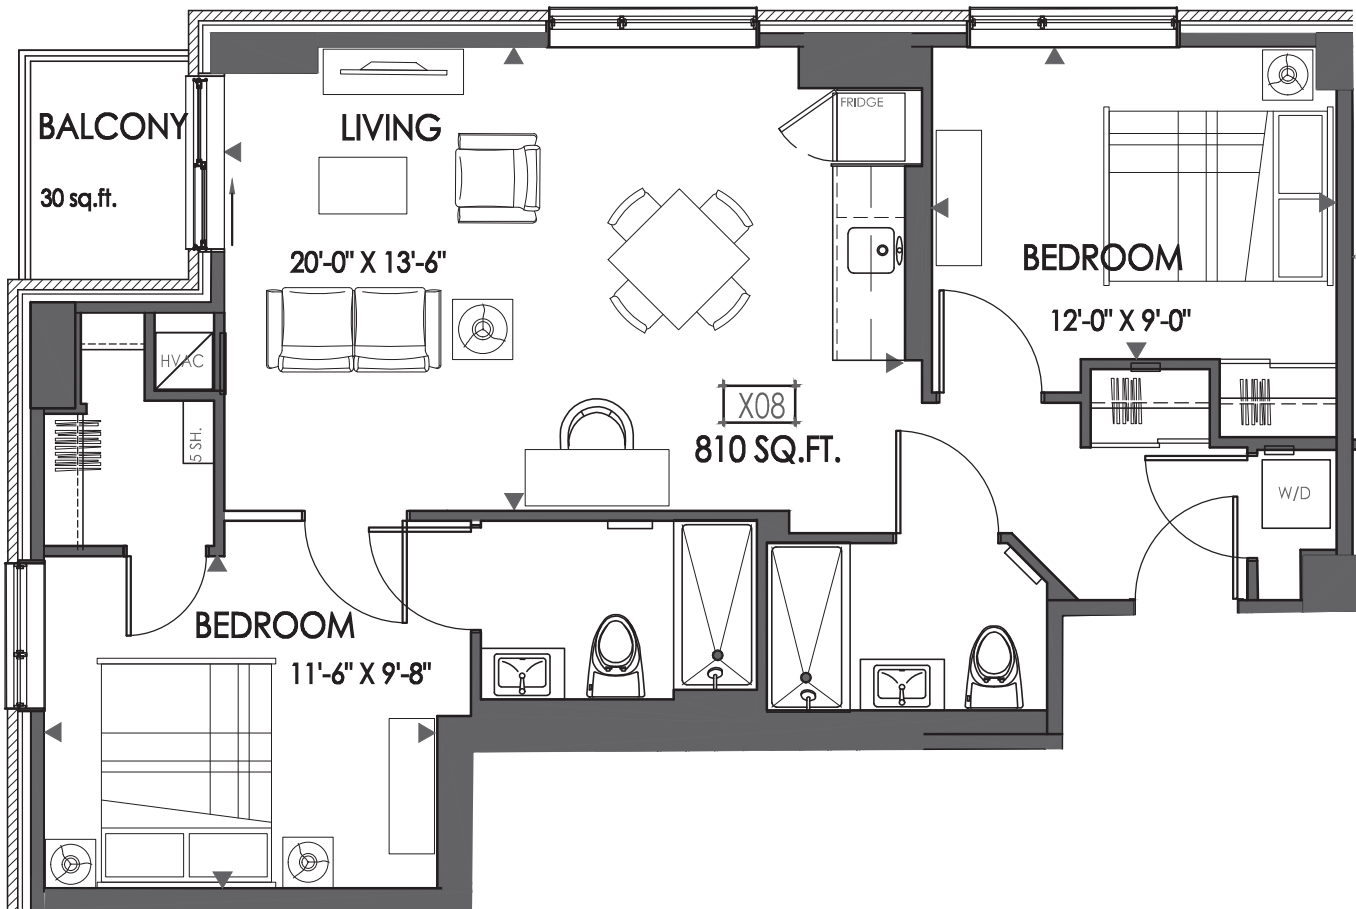

Saffron

Suite Type C6 | 810 sq.ft. | Suites 208, 308, 408, 508, 608

3RD TO 5TH FLOOR KEY PLAN

E. & O.E. Plans and specifications are approximate and are subject to change without notice.