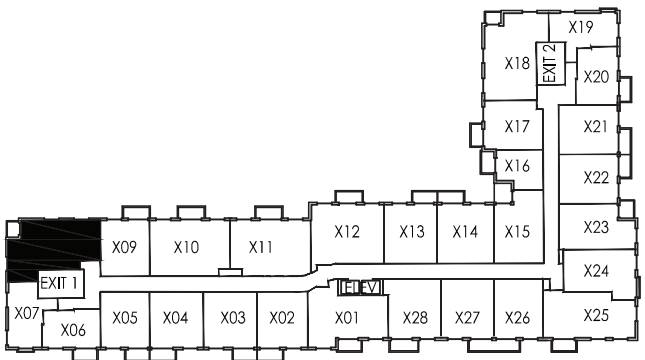

Saffron

Suite Type C6 | 810 sq.ft. | Suites 208, 308, 408, 508, 608

3RD TO 5TH FLOOR KEY PLAN

E. & O.E. Plans and specifications are approximate and are subject to change without notice.