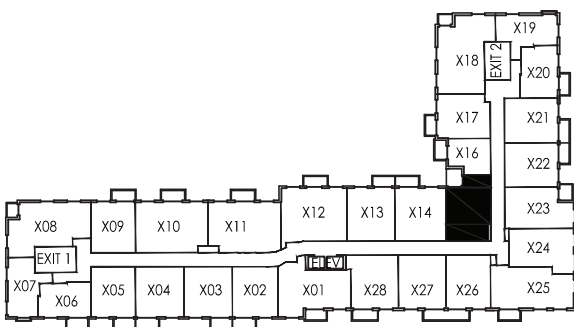

Rosebush

Suite Type B9 | 600 sq.ft. | Suites 315, 415, 515, 615

E. & O.E. Plans and specifications are approximate and are subject to change without notice.