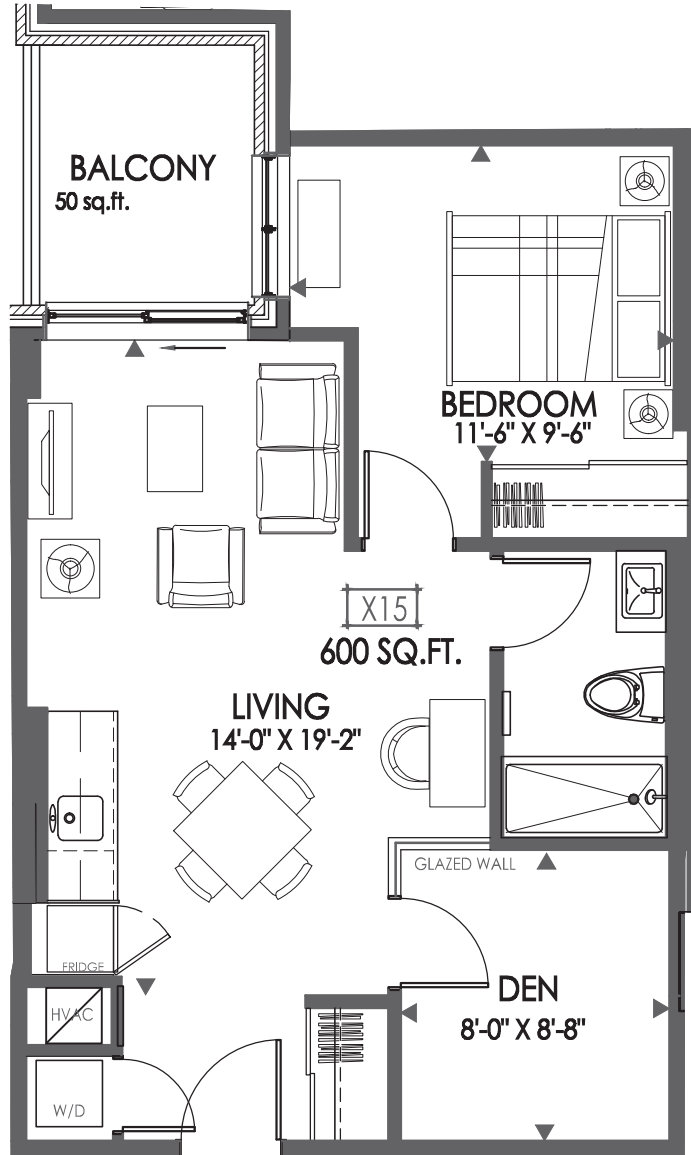

Rosebush

Suite Type B9 | 600 sq.ft. | Suites 315, 415, 515, 615

E. & O.E. Plans and specifications are approximate and are subject to change without notice.