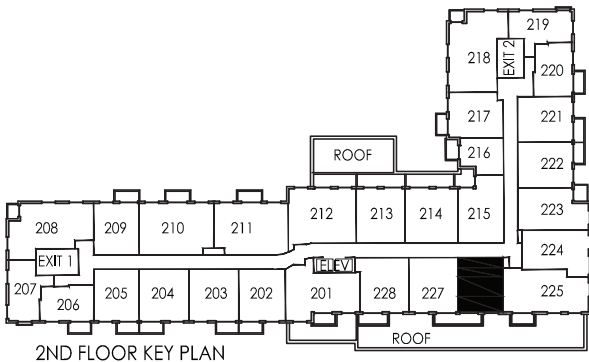

River

Suite Type B7 | 524 sq.ft. | Suite 226

E. & O.E. Plans and specifications are approximate and are subject to change without notice.