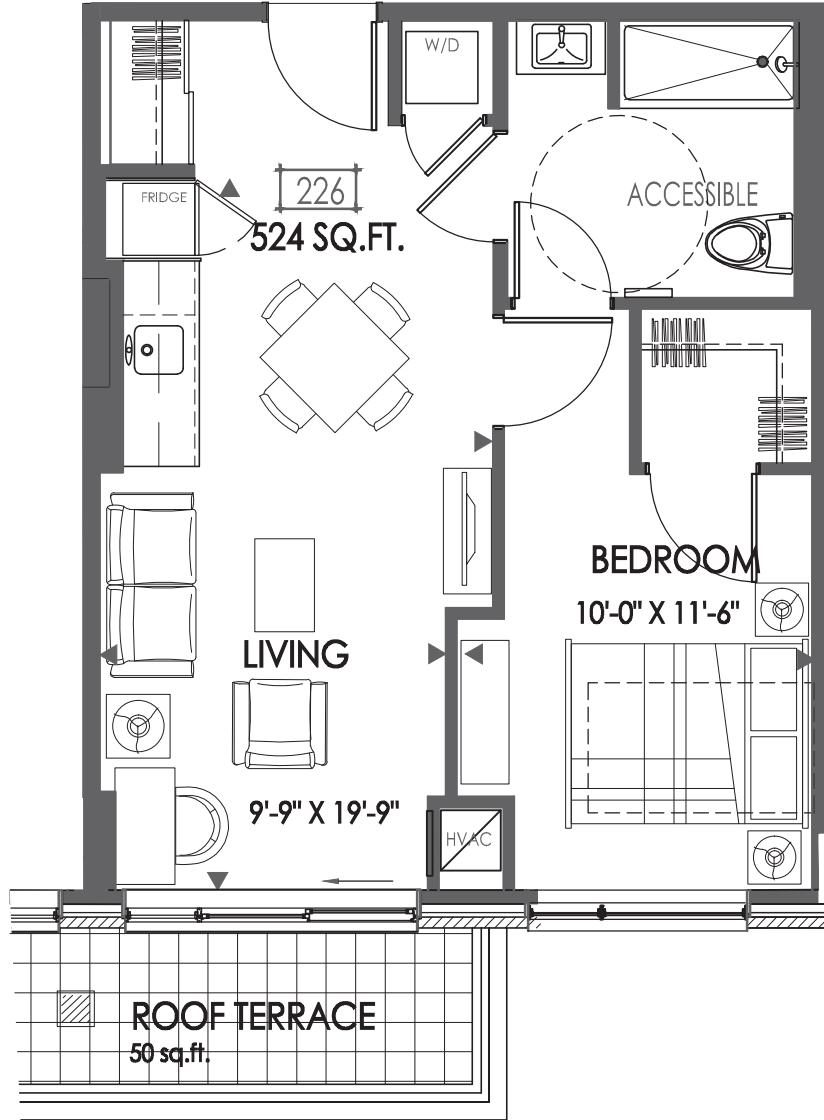

River

Suite Type B7 | 524 sq.ft. | Suite 226

E. & O.E. Plans and specifications are approximate and are subject to change without notice.