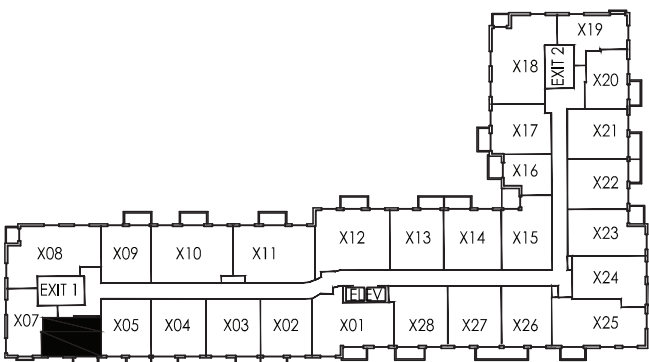

River Valley

Suite Type A1 | 404 sq.ft. | Suites 106, 206, 306, 406, 506

3RD TO 5TH FLOOR KEY PLAN

E. & O.E. Plans and specifications are approximate and are subject to change without notice.