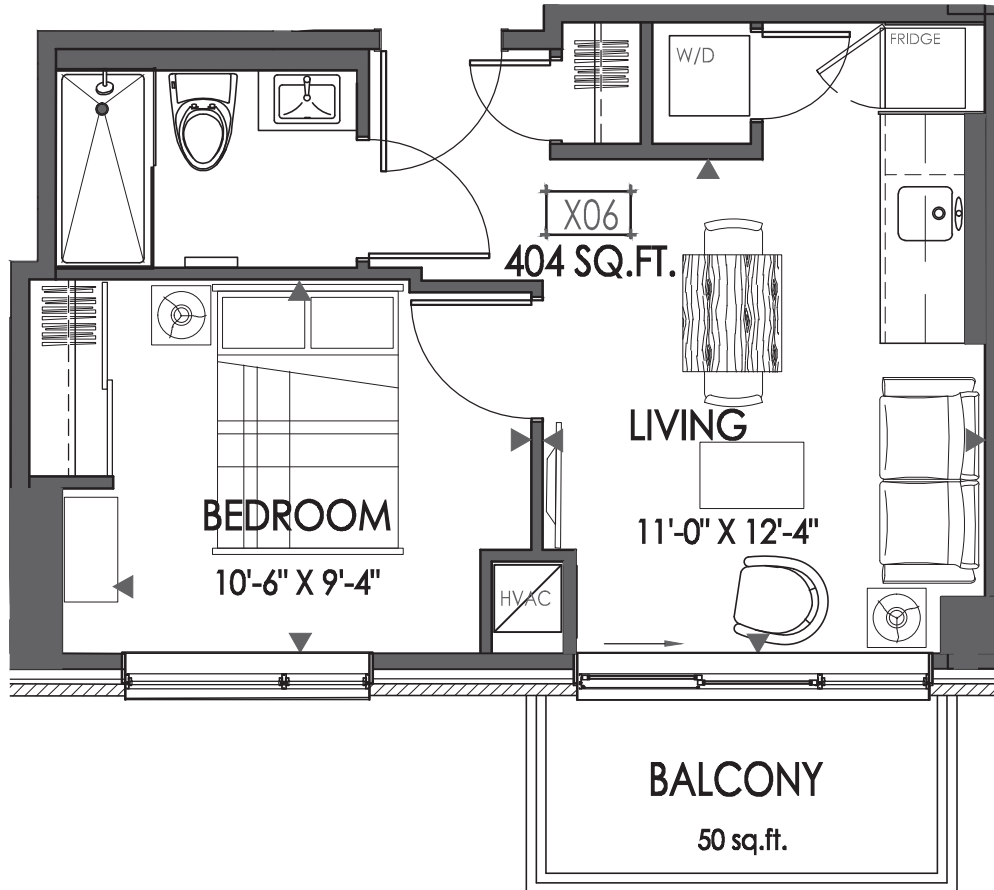

River Valley

Suite Type A1 | 404 sq.ft. | Suites 106, 206, 306, 406, 506

3RD TO 5TH FLOOR KEY PLAN

E. & O.E. Plans and specifications are approximate and are subject to change without notice.