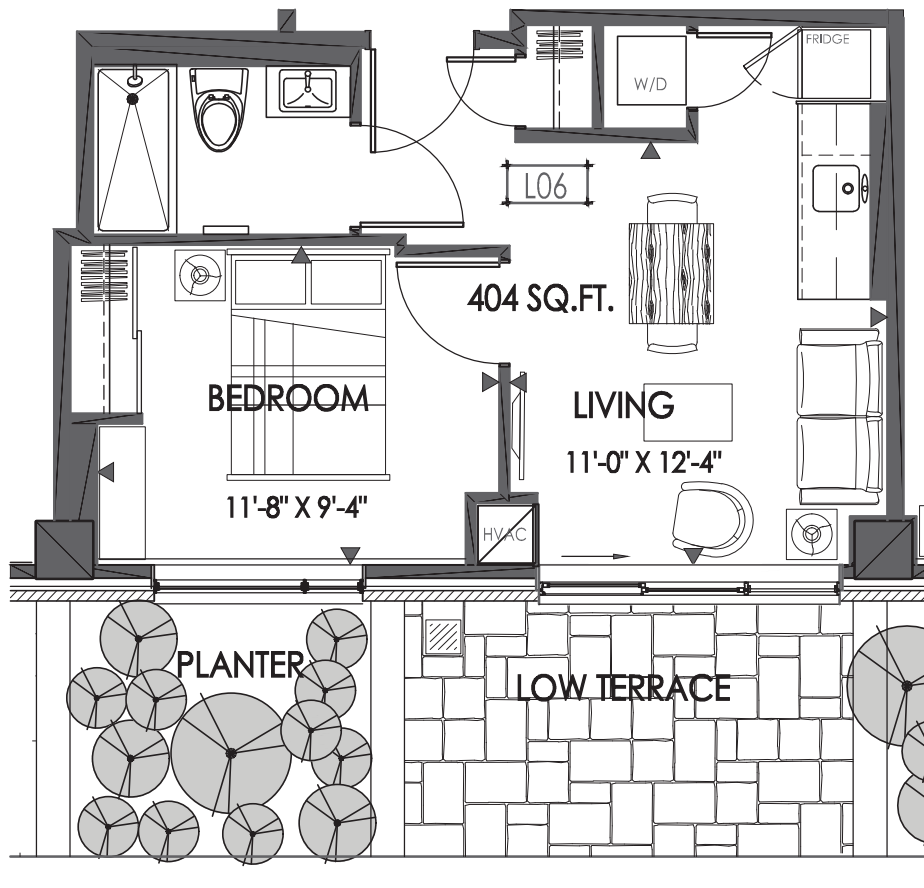

## Ridge

Suite Type A1L | 404 sq.ft. | Suite L06

E. & O.E. Plans and specifications are approximate and are subject to change without notice.