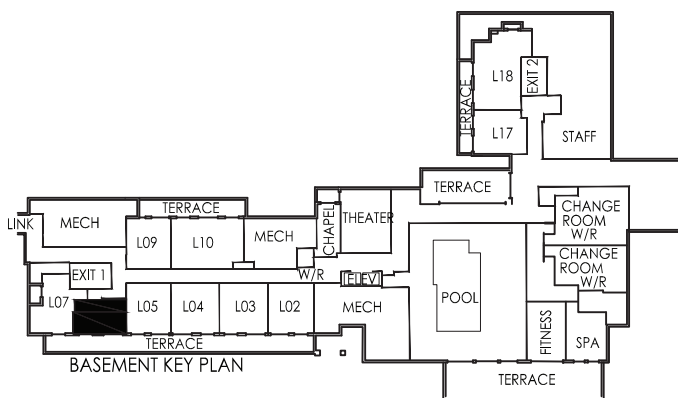

## Ridge

Suite Type A1L | 404 sq.ft. | Suite L06

E. & O.E. Plans and specifications are approximate and are subject to change without notice.