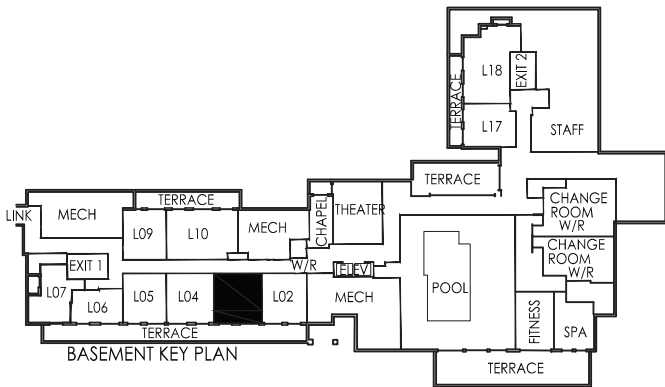

Reed

Suite Type B3L | 540 sq.ft. | Suite L03

E. & O.E. Plans and specifications are approximate and are subject to change without notice.