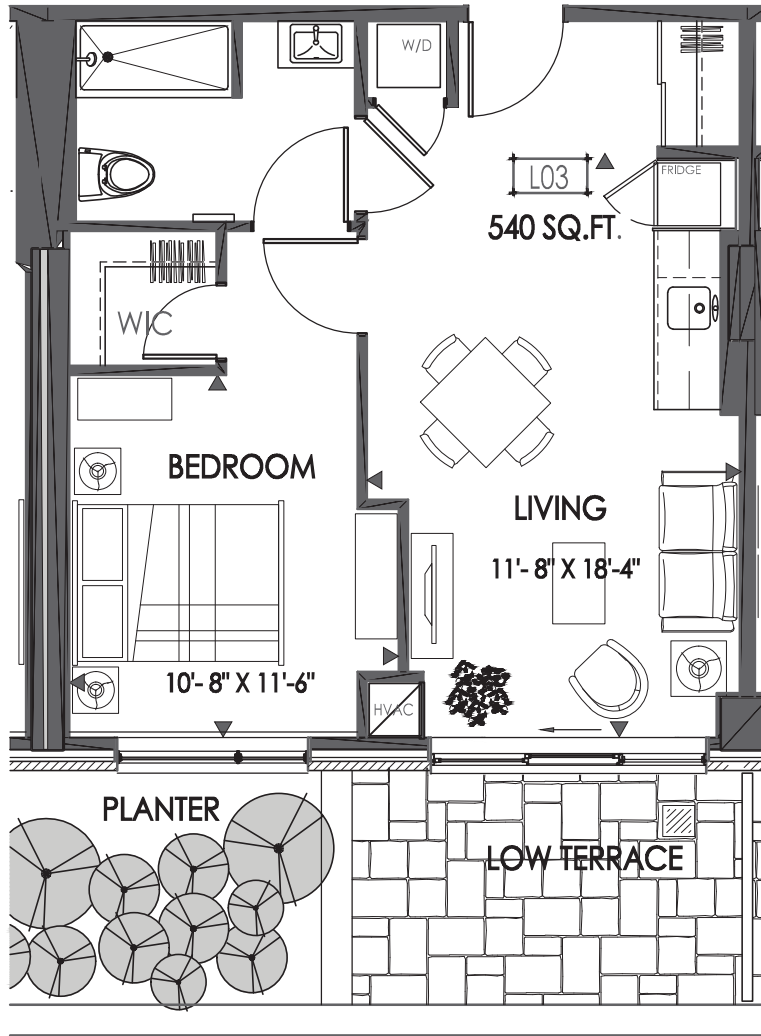

Reed

Suite Type B3L | 540 sq.ft. | Suite L03

E. & O.E. Plans and specifications are approximate and are subject to change without notice.