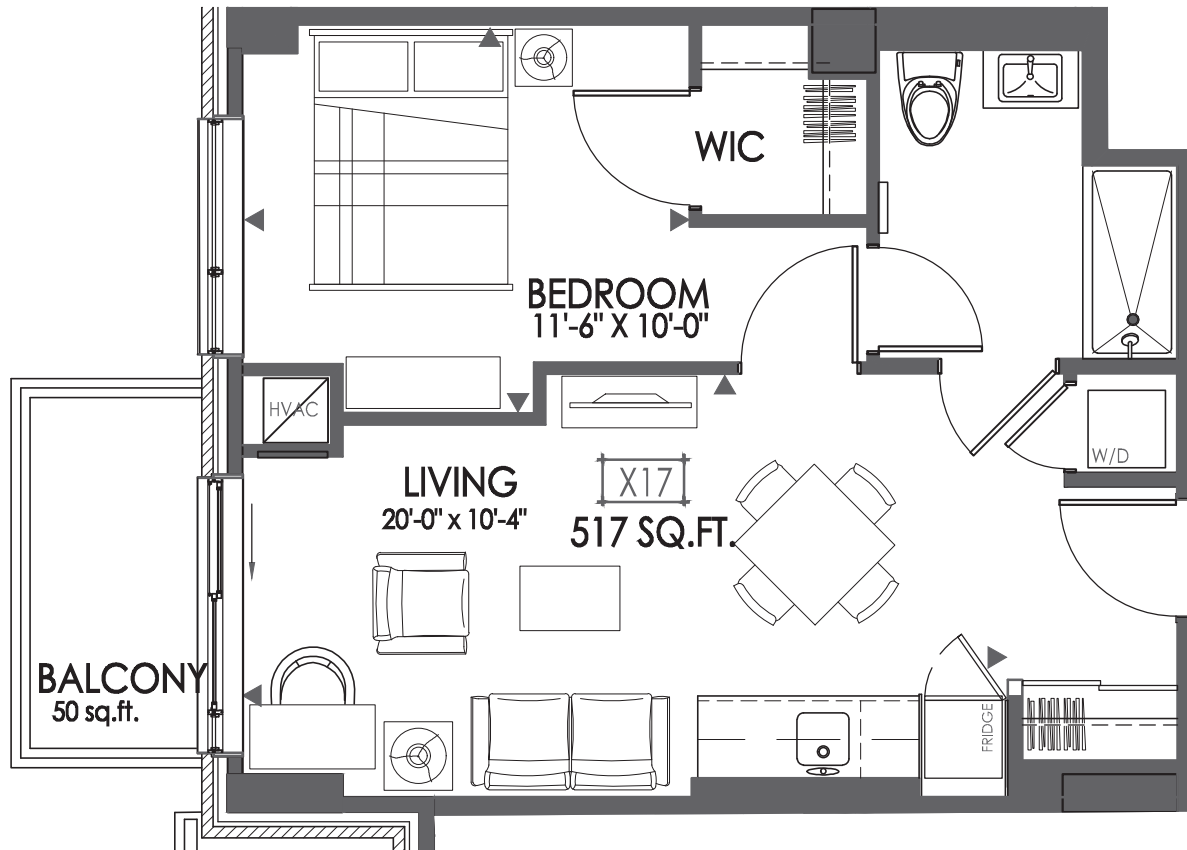

## Quartz

Suite Type B12 | 517 sq.ft. | Suites 117, 217, 317, 417, 517

3RD TO 5TH FLOOR KEY PLAN

E. & O.E. Plans and specifications are approximate and are subject to change without notice.