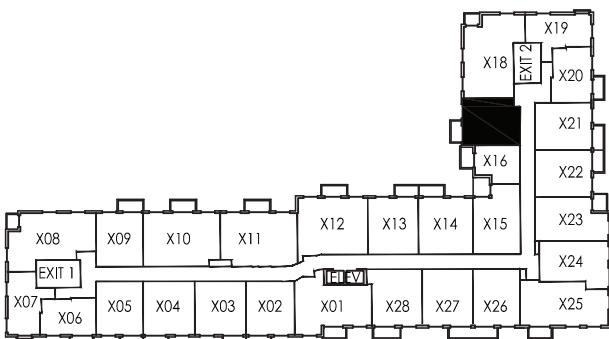

## Quartz

Suite Type B12 | 517 sq.ft. | Suites 117, 217, 317, 417, 517

3RD TO 5TH FLOOR KEY PLAN

E. & O.E. Plans and specifications are approximate and are subject to change without notice.