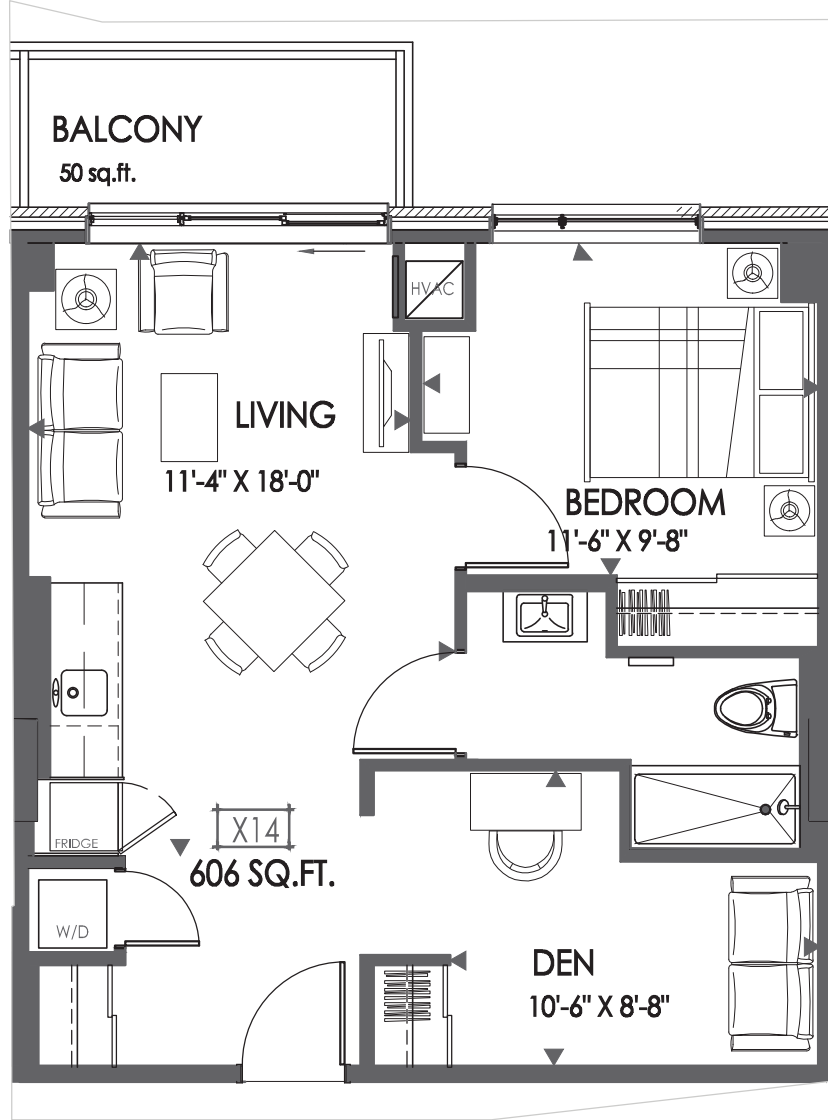

Pewter

Suite Type B8 | 606 sq.ft. | Suites 314, 414, 514, 614

E. & O.E. Plans and specifications are approximate and are subject to change without notice.