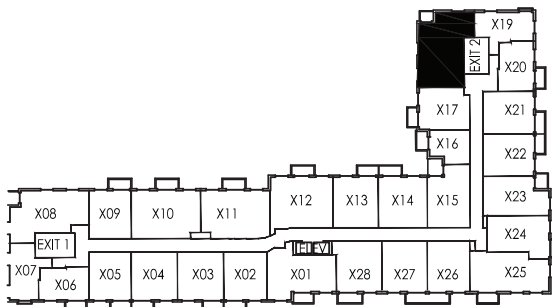

## Peridot

Suite Type C5 | 875 sq.ft. | Suites 218, 318, 418, 518, 618

3RD TO 5TH FLOOR KEY PLAN

E. & O.E. Plans and specifications are approximate and are subject to change without notice.