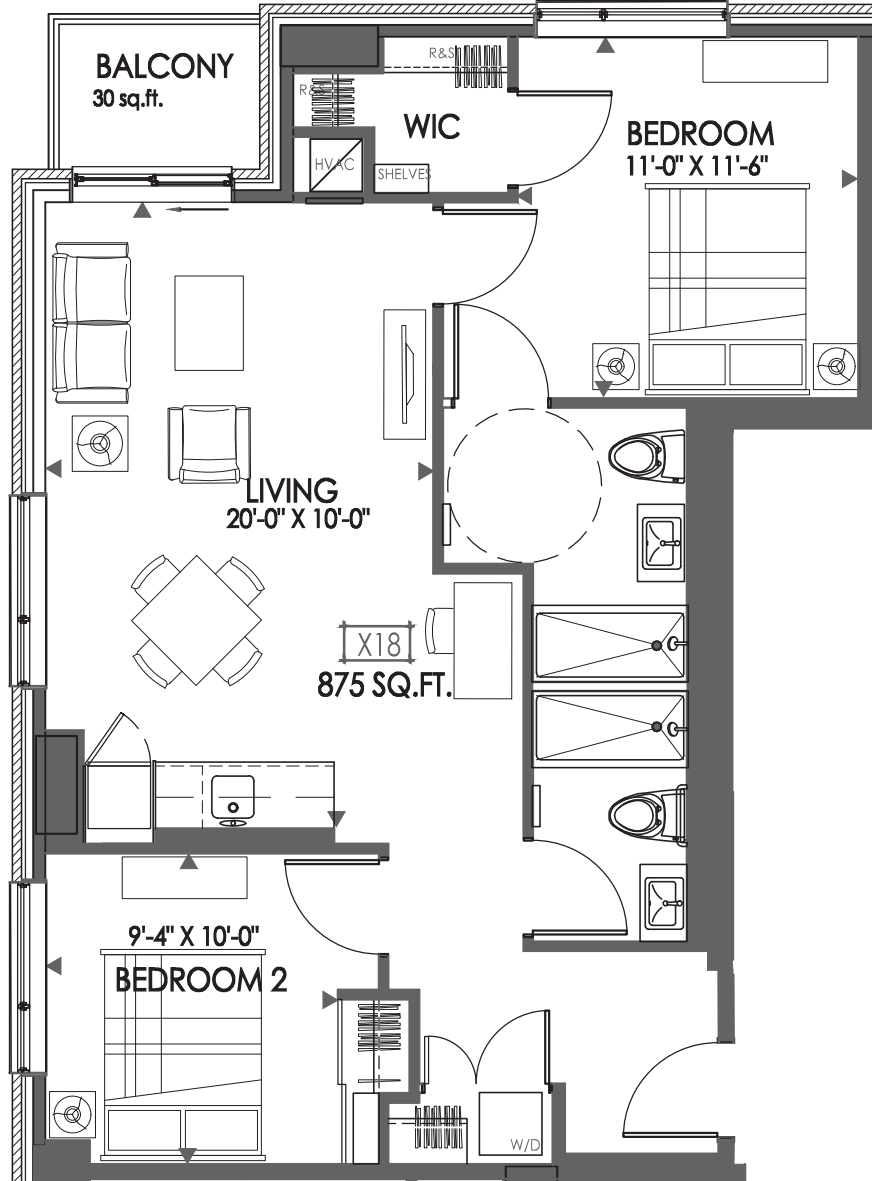

## Peridot

Suite Type C5 | 875 sq.ft. | Suites 218, 318, 418, 518, 618

3RD TO 5TH FLOOR KEY PLAN

E. & O.E. Plans and specifications are approximate and are subject to change without notice.