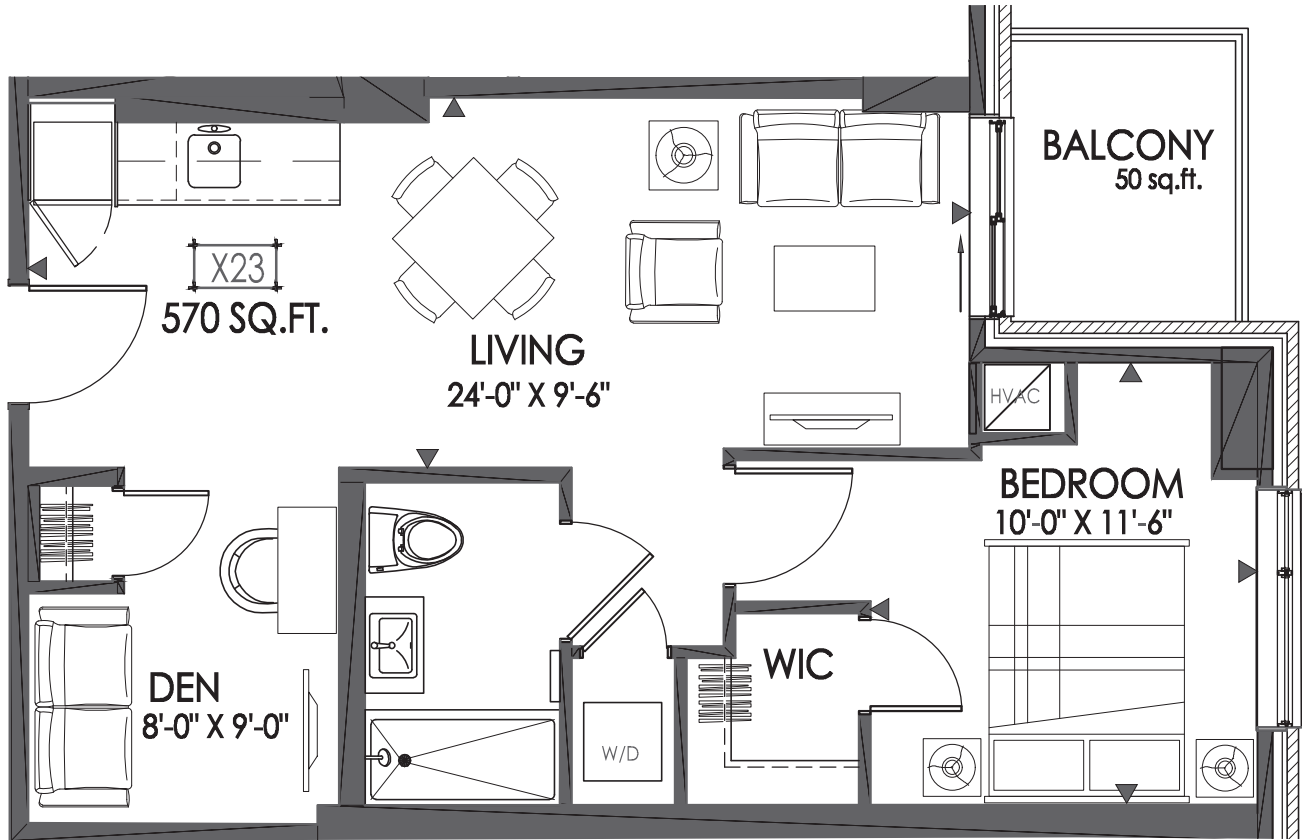

Orchid

Suite Type B11 | 570 sq.ft. | Suites 223, 323, 423, 523, 623

E. & O.E. Plans and specifications are approximate and are subject to change without notice.