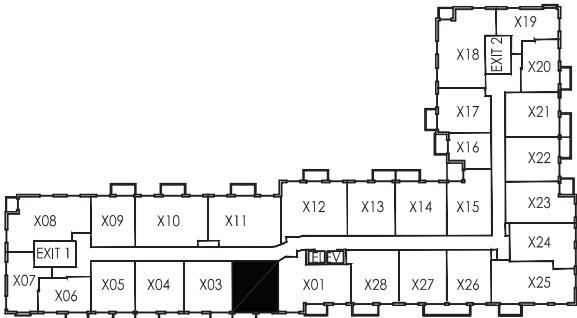

Nova

Suite Type B4 | 510 sq.ft. | Suites 202, 302, 402, 502, 602

3RD TO 5TH FLOOR KEY PLAN

E. & O.E. Plans and specifications are approximate and are subject to change without notice.