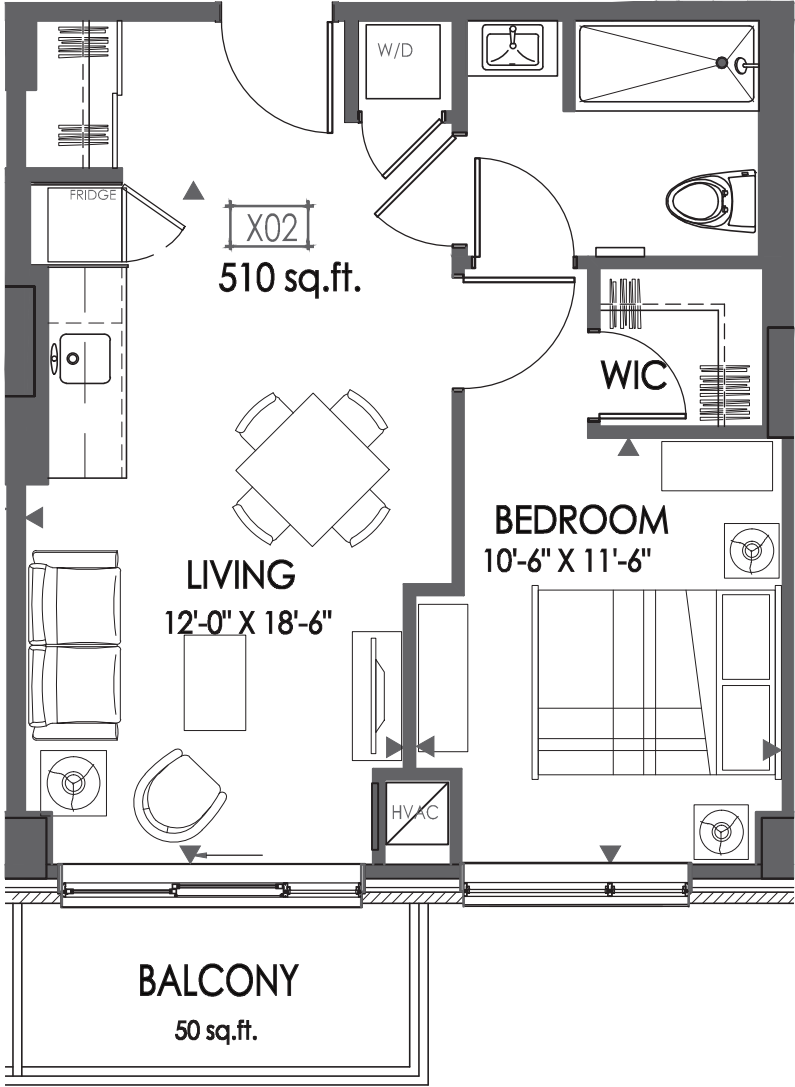

Nova

Suite Type B4 | 510 sq.ft. | Suites 202, 302, 402, 502, 602

3RD TO 5TH FLOOR KEY PLAN

E. & O.E. Plans and specifications are approximate and are subject to change without notice.