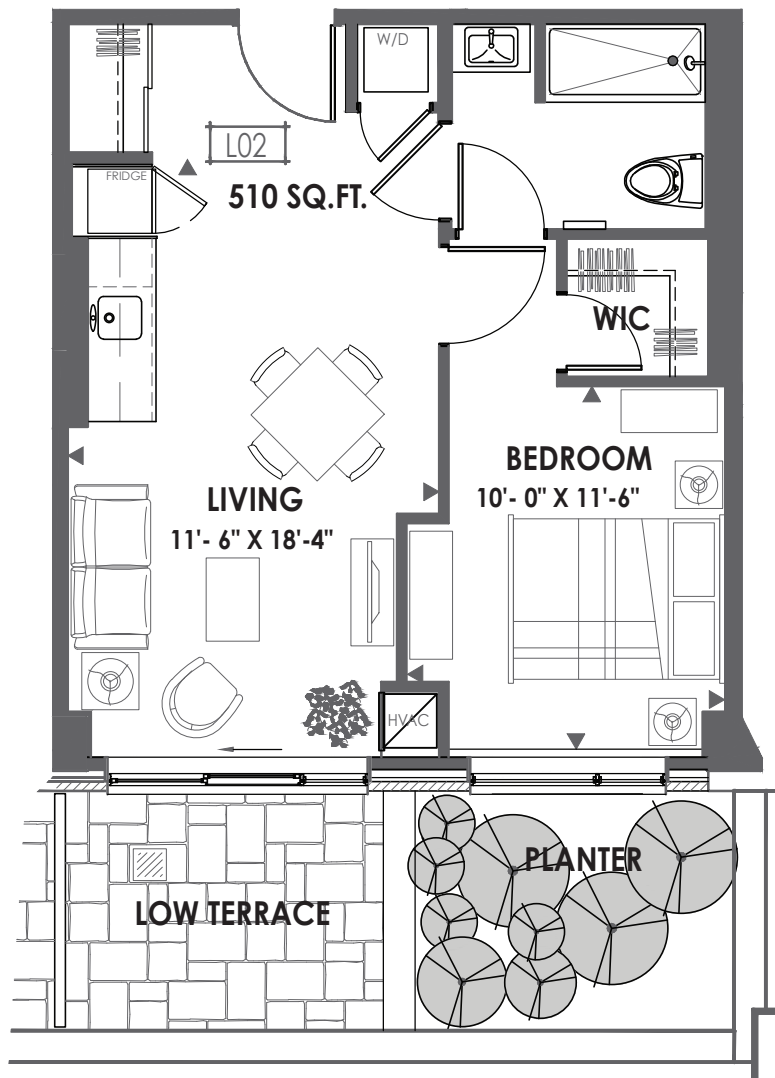

## Meadow

Suite Type B4L | 510 sq.ft. | Suite L02

E. & O.E. Plans and specifications are approximate and are subject to change without notice.