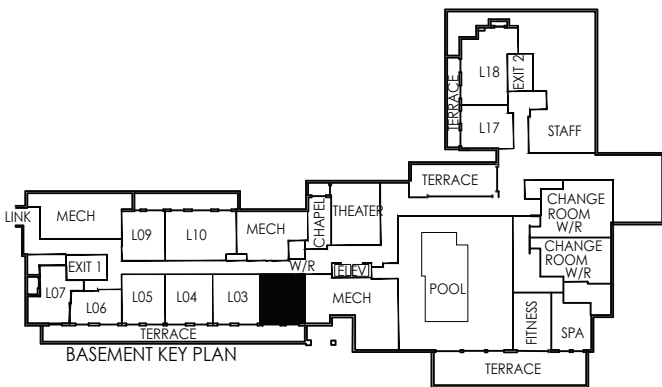

## Meadow

Suite Type B4L | 510 sq.ft. | Suite L02

E. & O.E. Plans and specifications are approximate and are subject to change without notice.