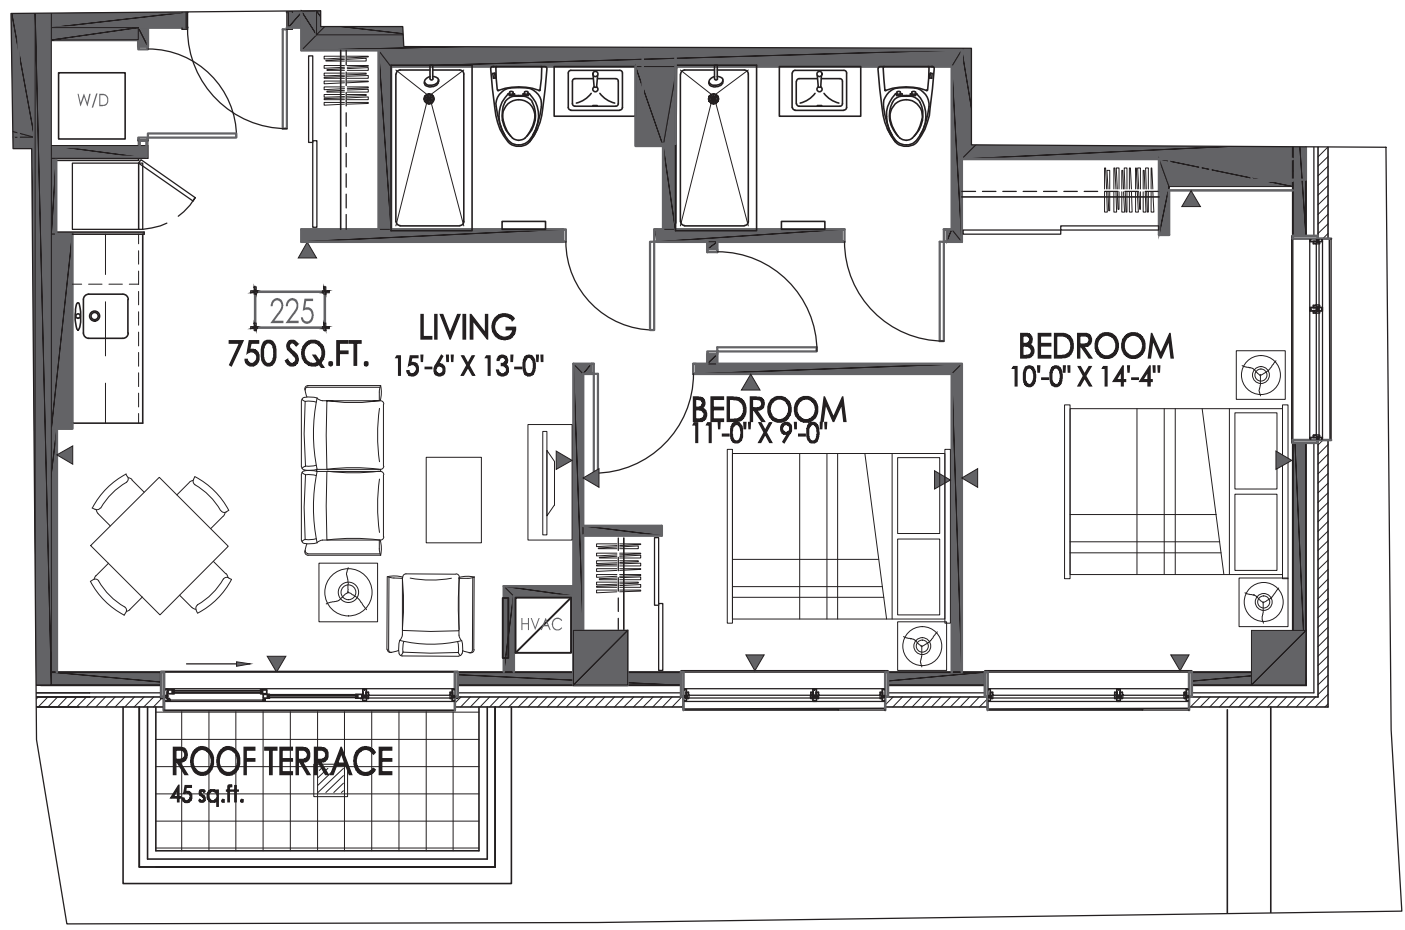

## Luna

Suite Type C7 | 750 sq.ft. | Suite 225

E. & O.E. Plans and specifications are approximate and are subject to change without notice.