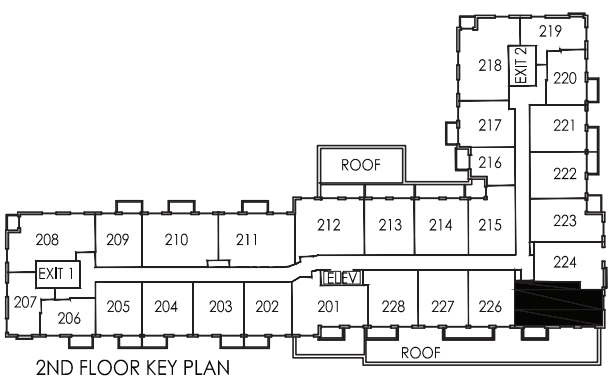

## Luna

Suite Type C7 | 750 sq.ft. | Suite 225

E. & O.E. Plans and specifications are approximate and are subject to change without notice.