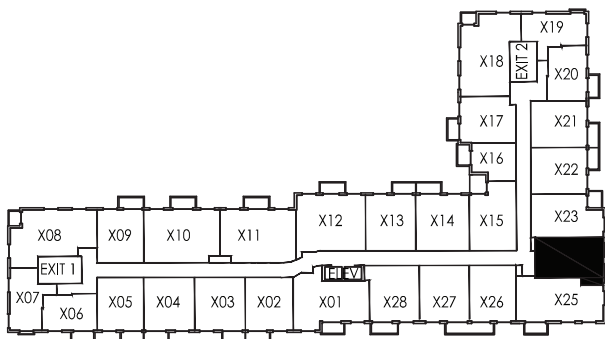

## Lotus

Suite Type B10 | 605 sq.ft. | Suites 224, 324, 424, 524, 624

3RD TO 5TH FLOOR KEY PLAN

E. & O.E. Plans and specifications are approximate and are subject to change without notice.