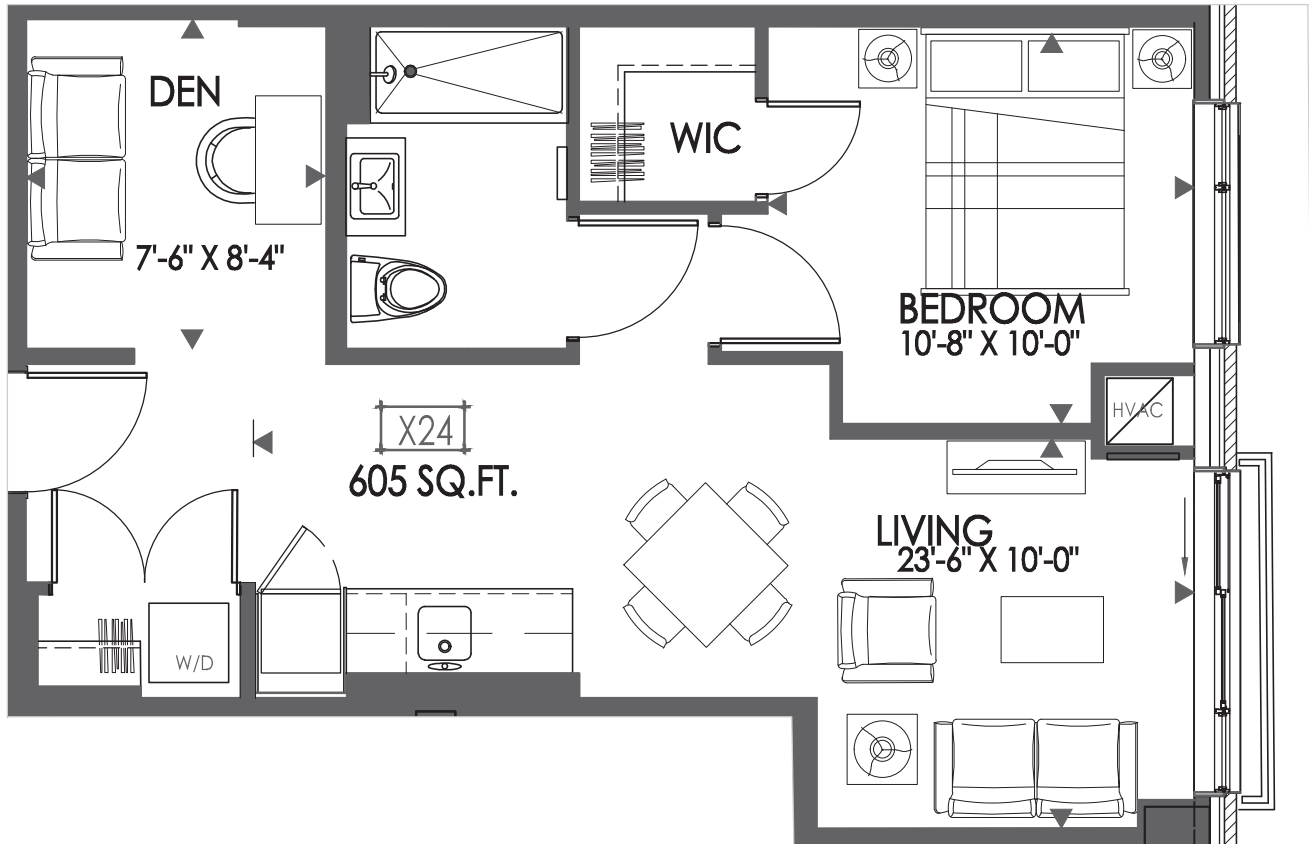

## Lotus

Suite Type B10 | 605 sq.ft. | Suites 224, 324, 424, 524, 624

3RD TO 5TH FLOOR KEY PLAN

E. & O.E. Plans and specifications are approximate and are subject to change without notice.