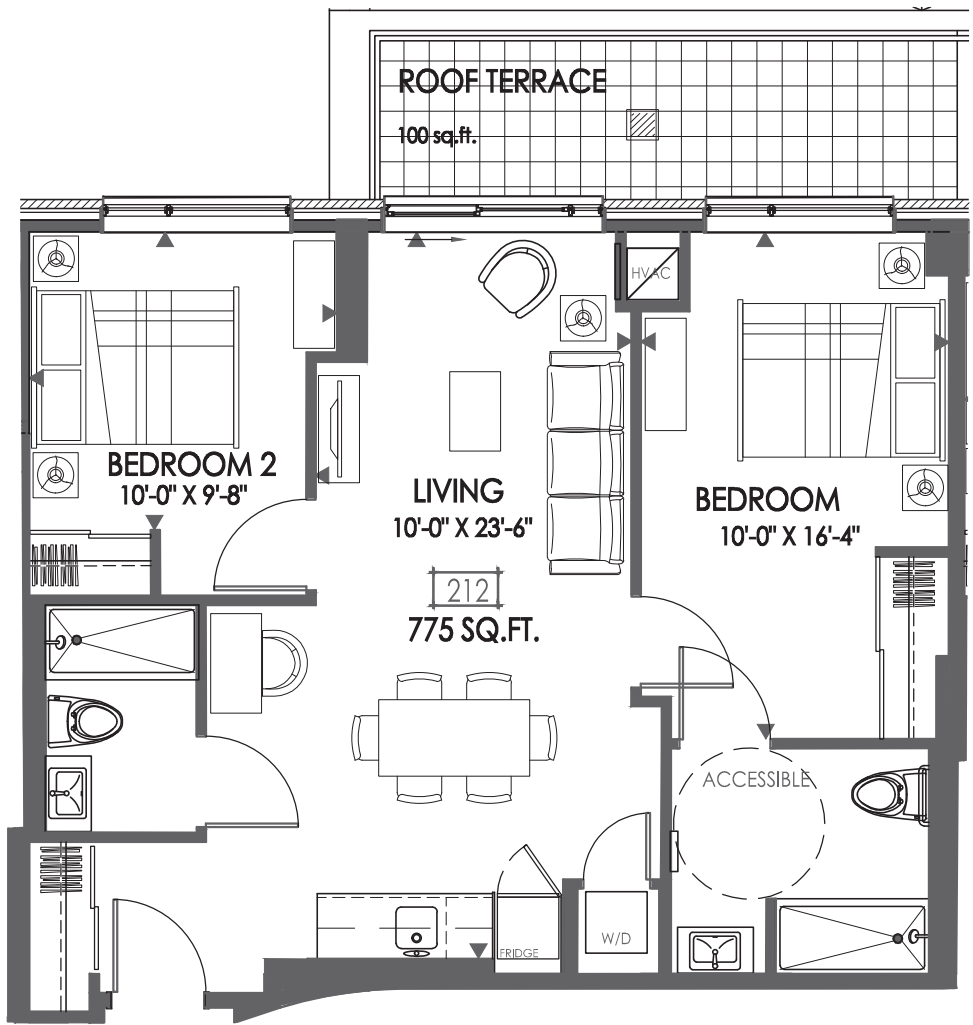

Lark

Suite Type C4 BF | 775 sq.ft. | Suite 212

E. & O.E. Plans and specifications are approximate and are subject to change without notice.