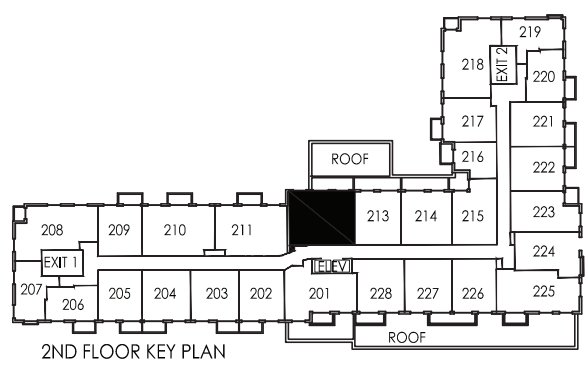

Lark

Suite Type C4 BF | 775 sq.ft. | Suite 212

E. & O.E. Plans and specifications are approximate and are subject to change without notice.