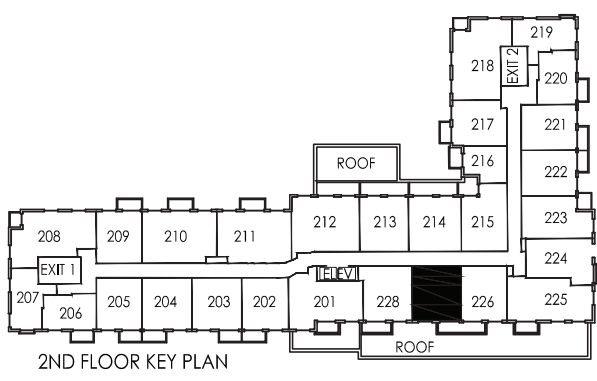

## Jasmine

Suite Type B6 | 563 sq.ft. | Suite 227

E. & O.E. Plans and specifications are approximate and are subject to change without notice.