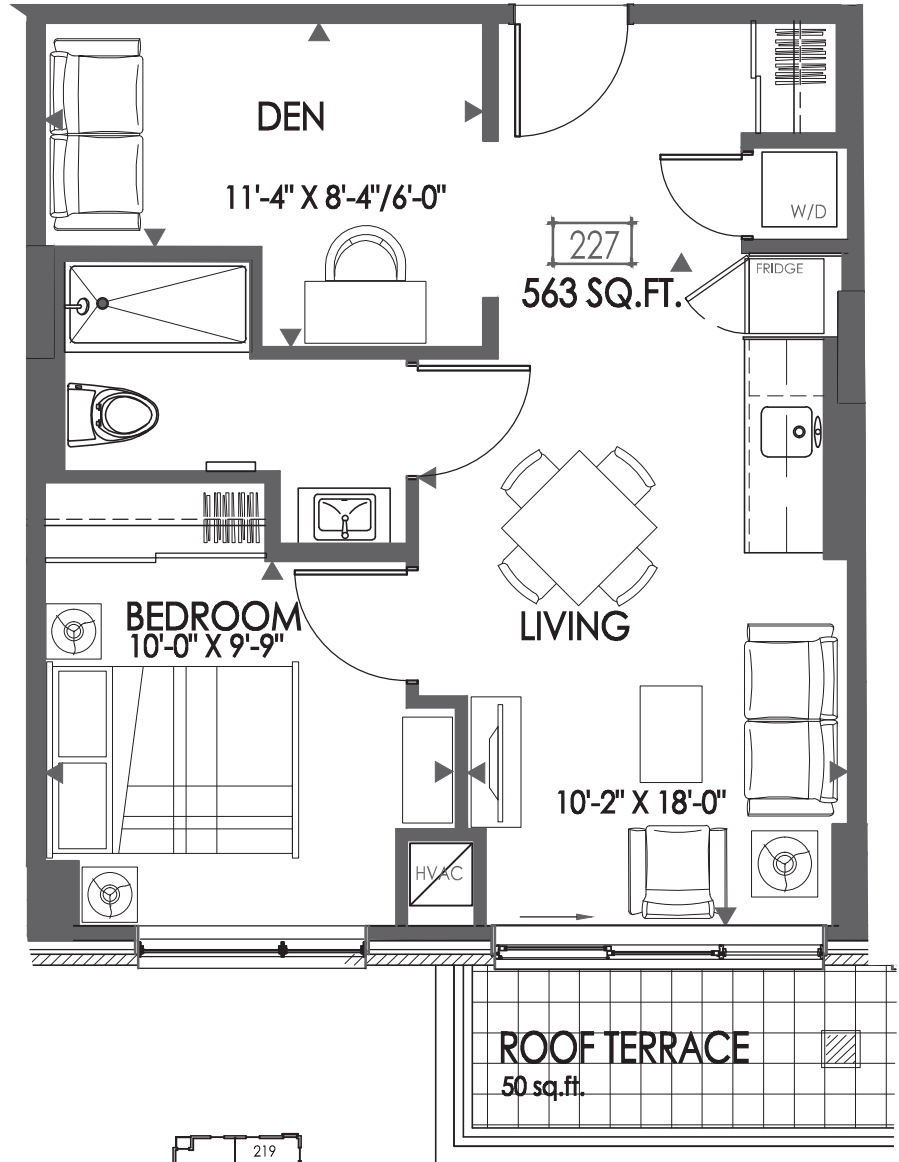

## Jasmine

Suite Type B6 | 563 sq.ft. | Suite 227

E. & O.E. Plans and specifications are approximate and are subject to change without notice.