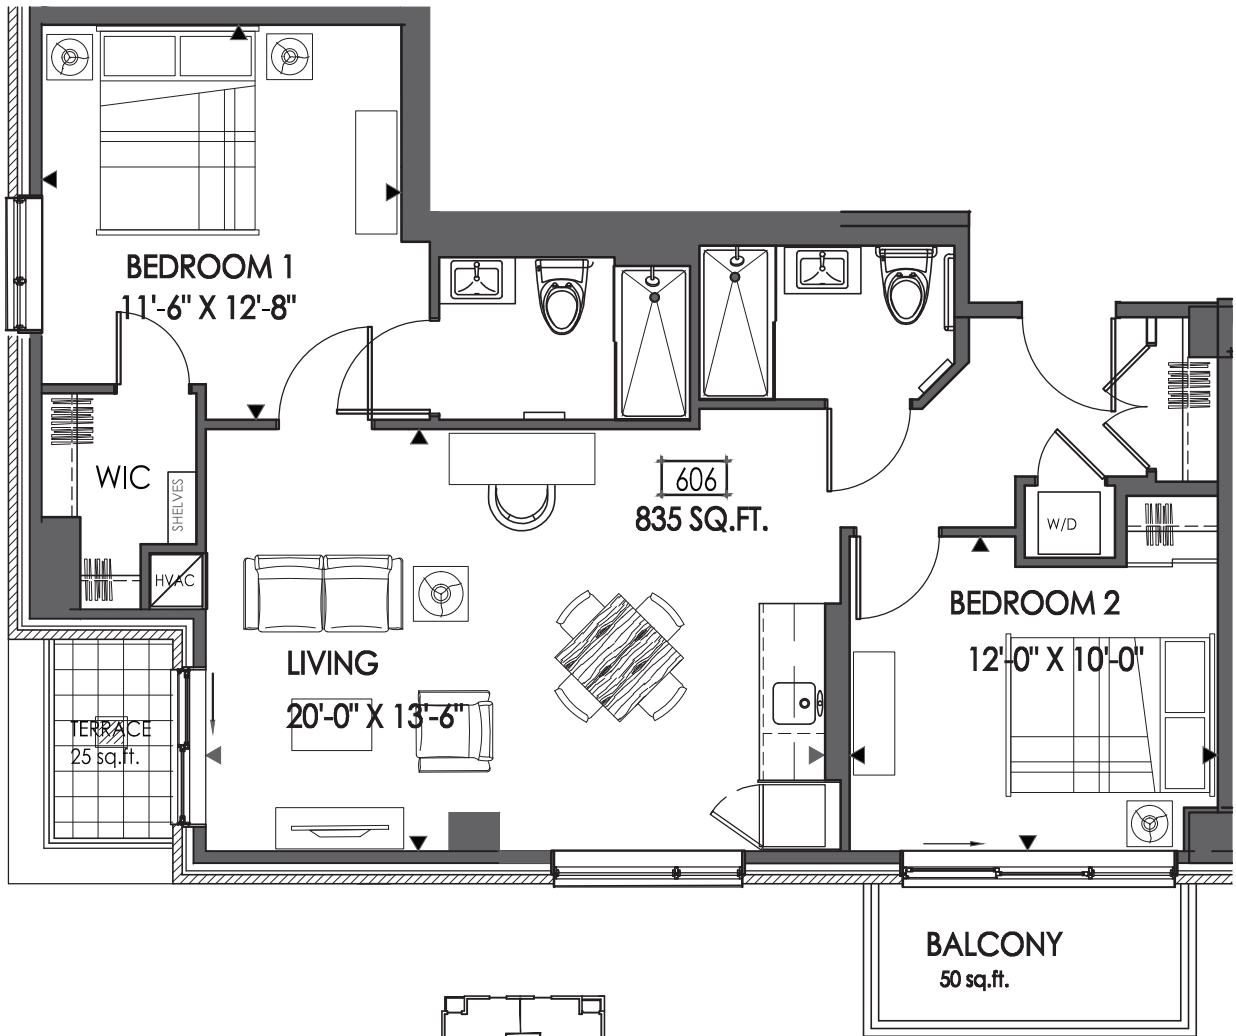

Jade

Suite Type C8 | 835 sq.ft. | Suite 606

6TH FLOOR KEY PLAN

E. & O.E. Plans and specifications are approximate and are subject to change without notice.