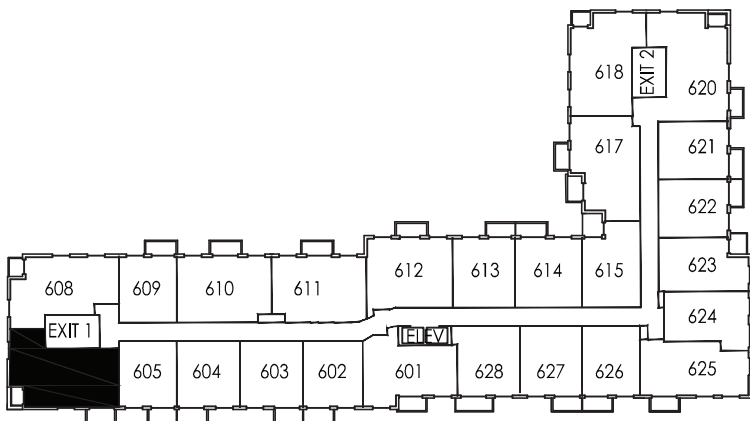

Jade

Suite Type C8 | 835 sq.ft. | Suite 606

6TH FLOOR KEY PLAN

E. & O.E. Plans and specifications are approximate and are subject to change without notice.