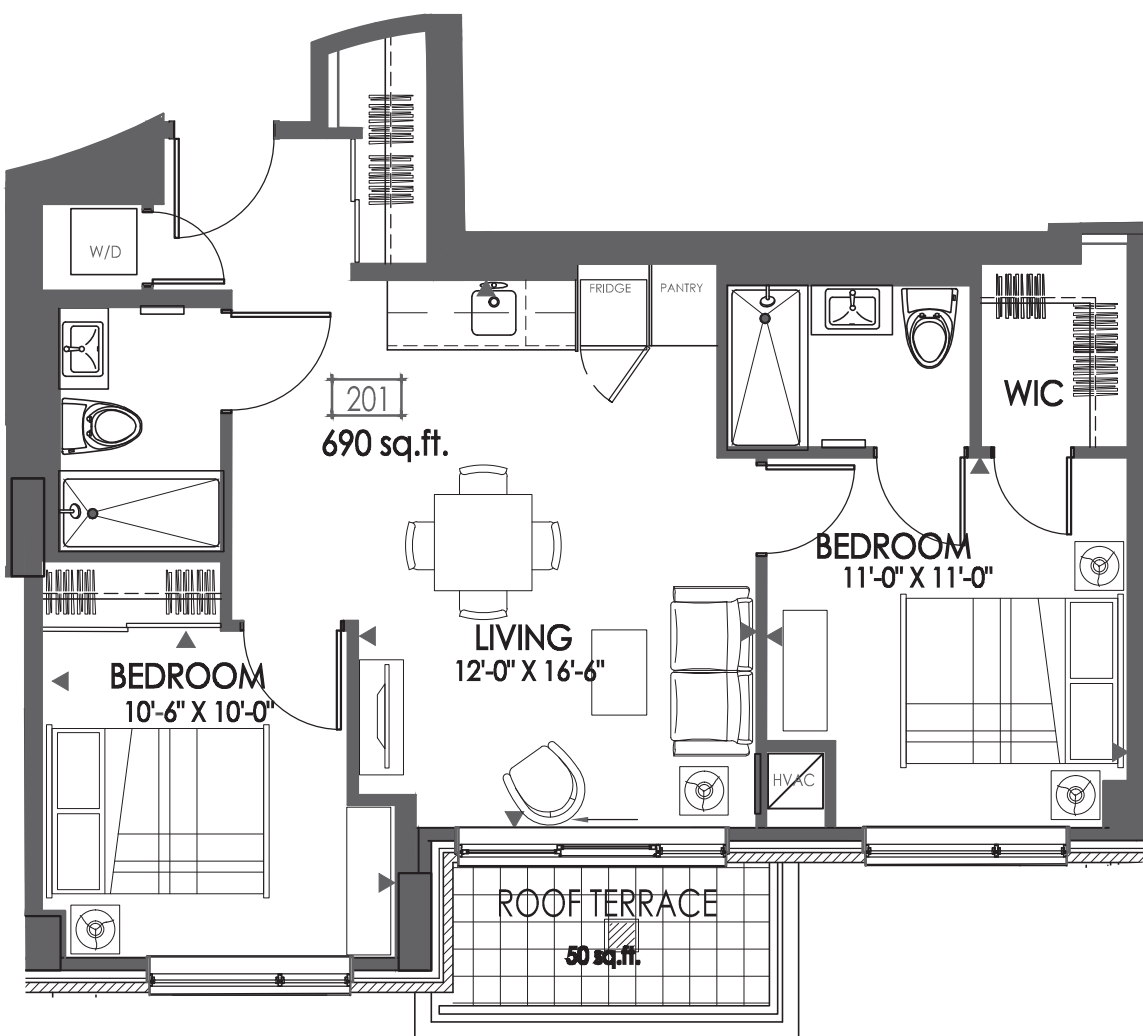

Ivy

Suite Type C1 | 690 sq.ft. | Suite 201

E. & O.E. Plans and specifications are approximate and are subject to change without notice.