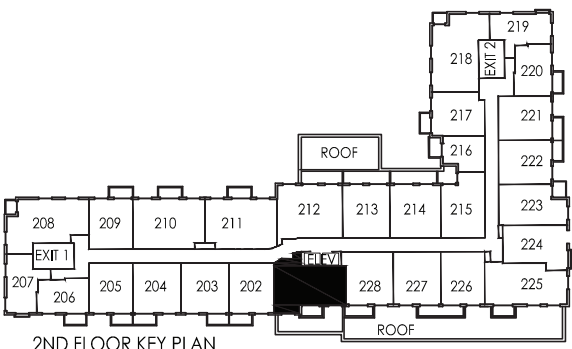

Ivy

Suite Type C1 | 690 sq.ft. | Suite 201

E. & O.E. Plans and specifications are approximate and are subject to change without notice.