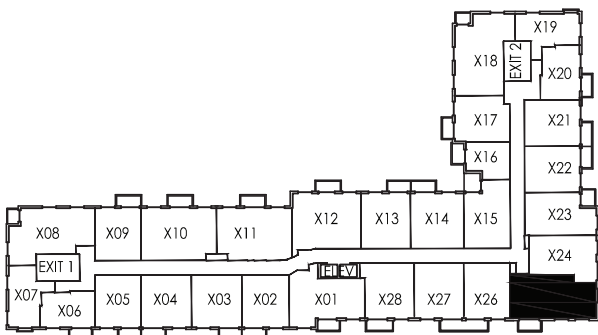

Indigo

Suite Type C7 | 750 sq.ft. | Suites 325, 425, 525, 625

3RD TO 5TH FLOOR KEY PLAN

E. & O.E. Plans and specifications are approximate and are subject to change without notice.