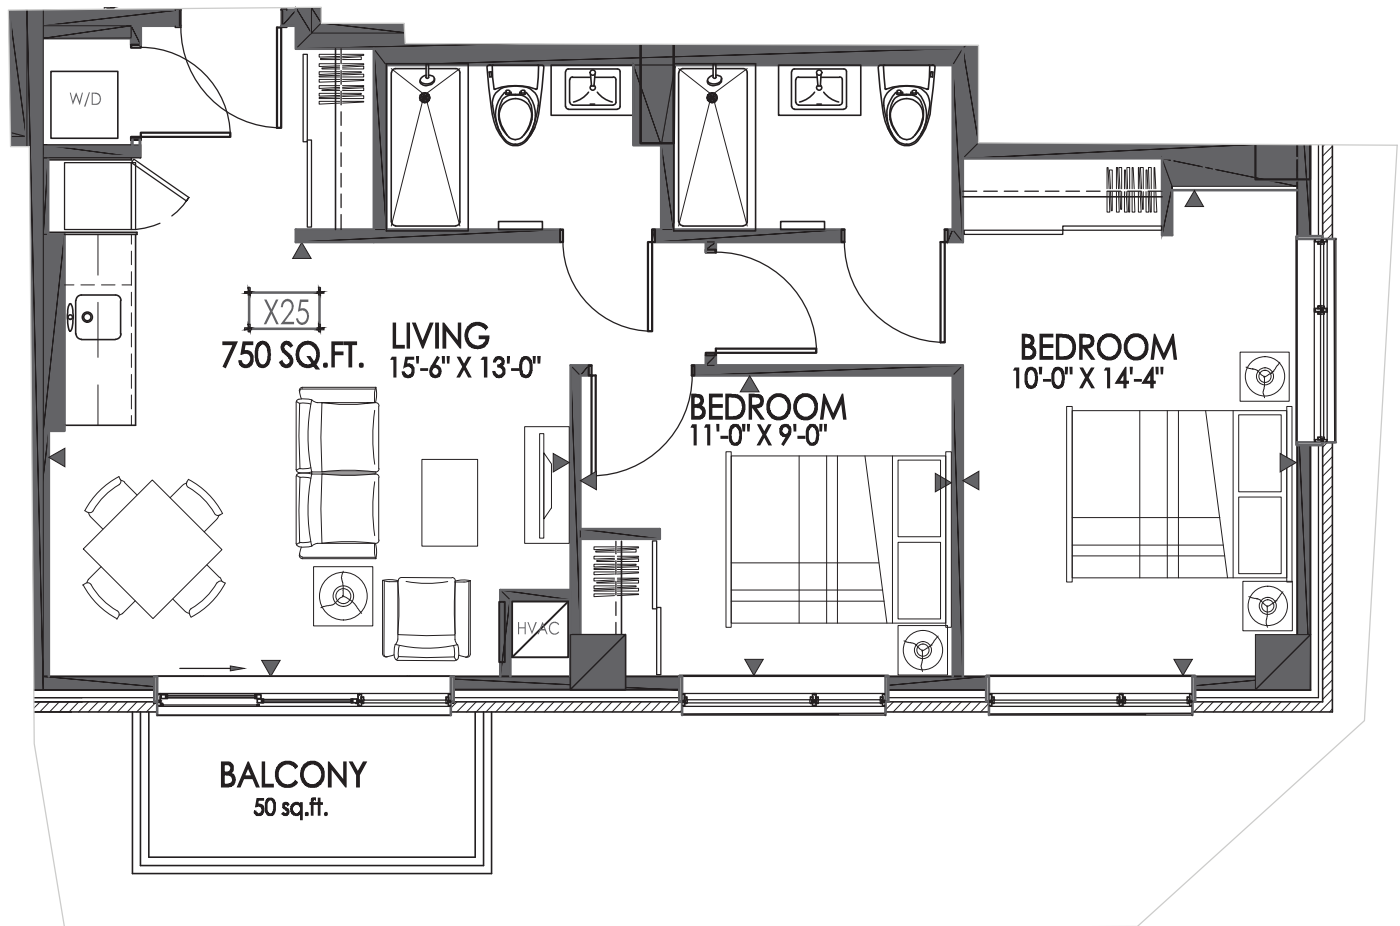

Indigo

Suite Type C7 | 750 sq.ft. | Suites 325, 425, 525, 625

3RD TO 5TH FLOOR KEY PLAN

E. & O.E. Plans and specifications are approximate and are subject to change without notice.